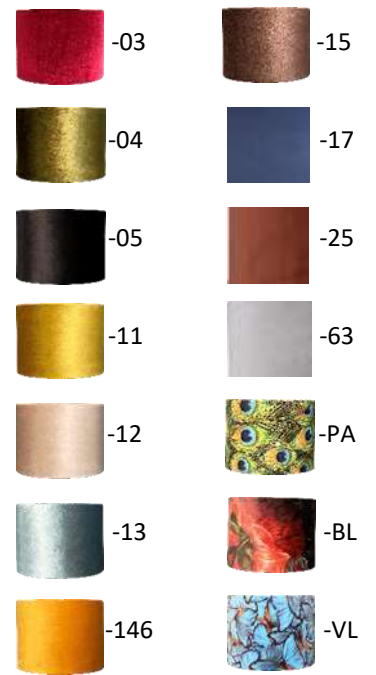

ARCH XXL

AVAILABLE COLOURS

1206-05-6580-13-52

Articlenumber	Description
1206-05-6580-....-52	VL Arch XXL matt black h.215cm width 217cm, shade velvet .... 52/52/25cm, on/off switch