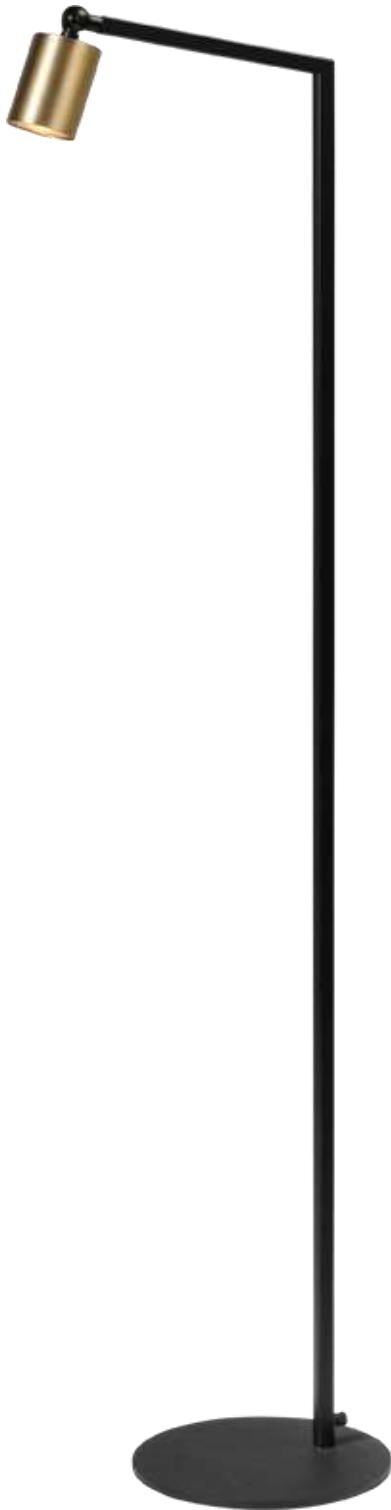

BOUNCE

1491-05-02