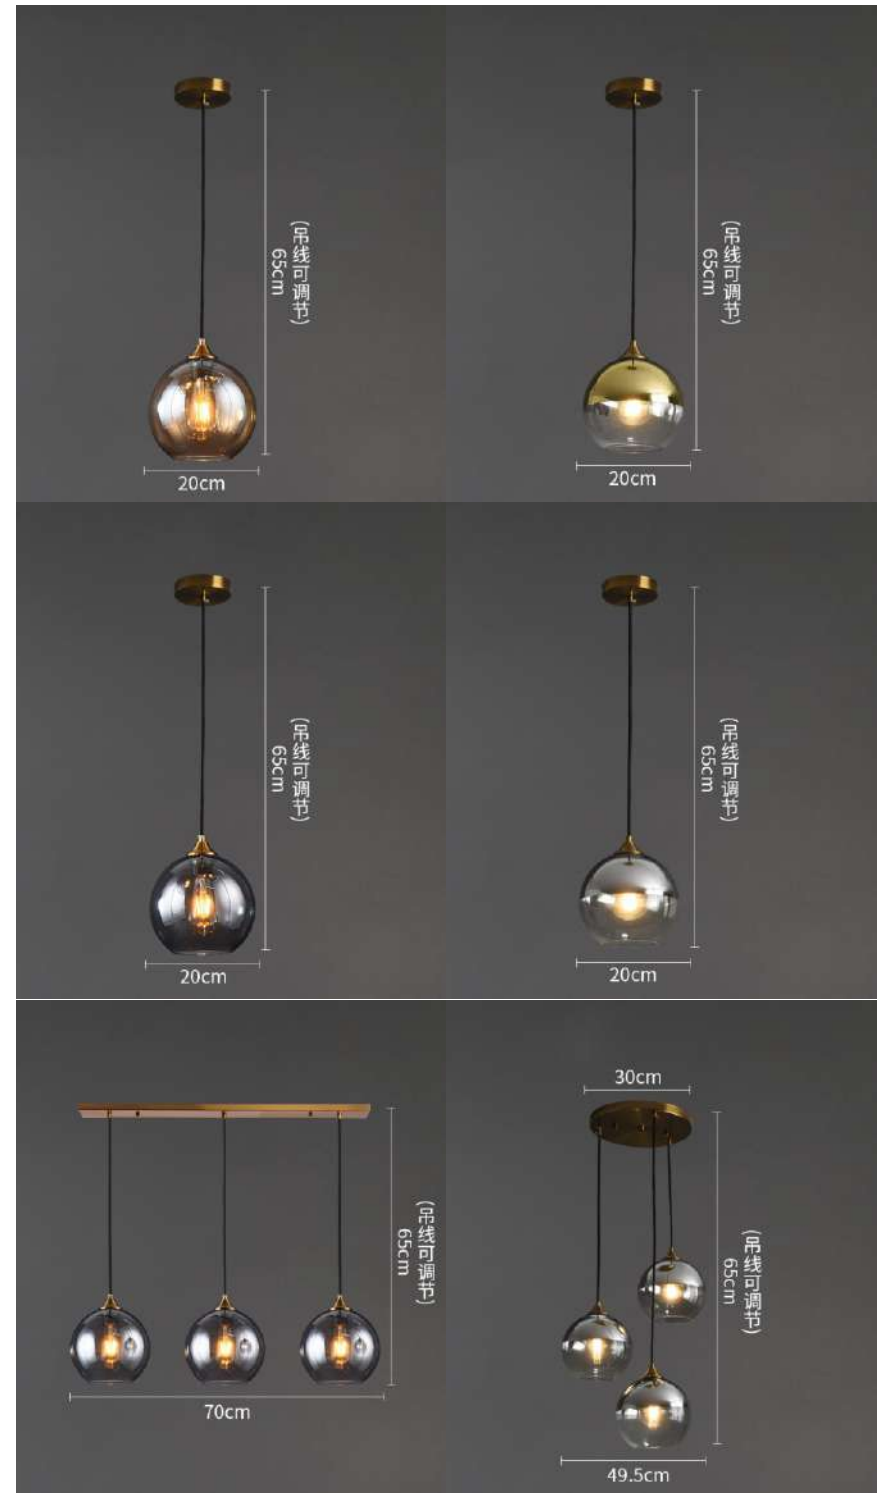

style heads
28CM-银色

22cm

15cm

22cm

15cm

CREATIVE LIGHTING

COZY HOME

The heart of the intake that is soft light, such as reflection, is clear and bright. The heart of the intake that is light, such as reflection, is clear and bright. The heart of the intake that is light, such as reflection, is clear and bright.