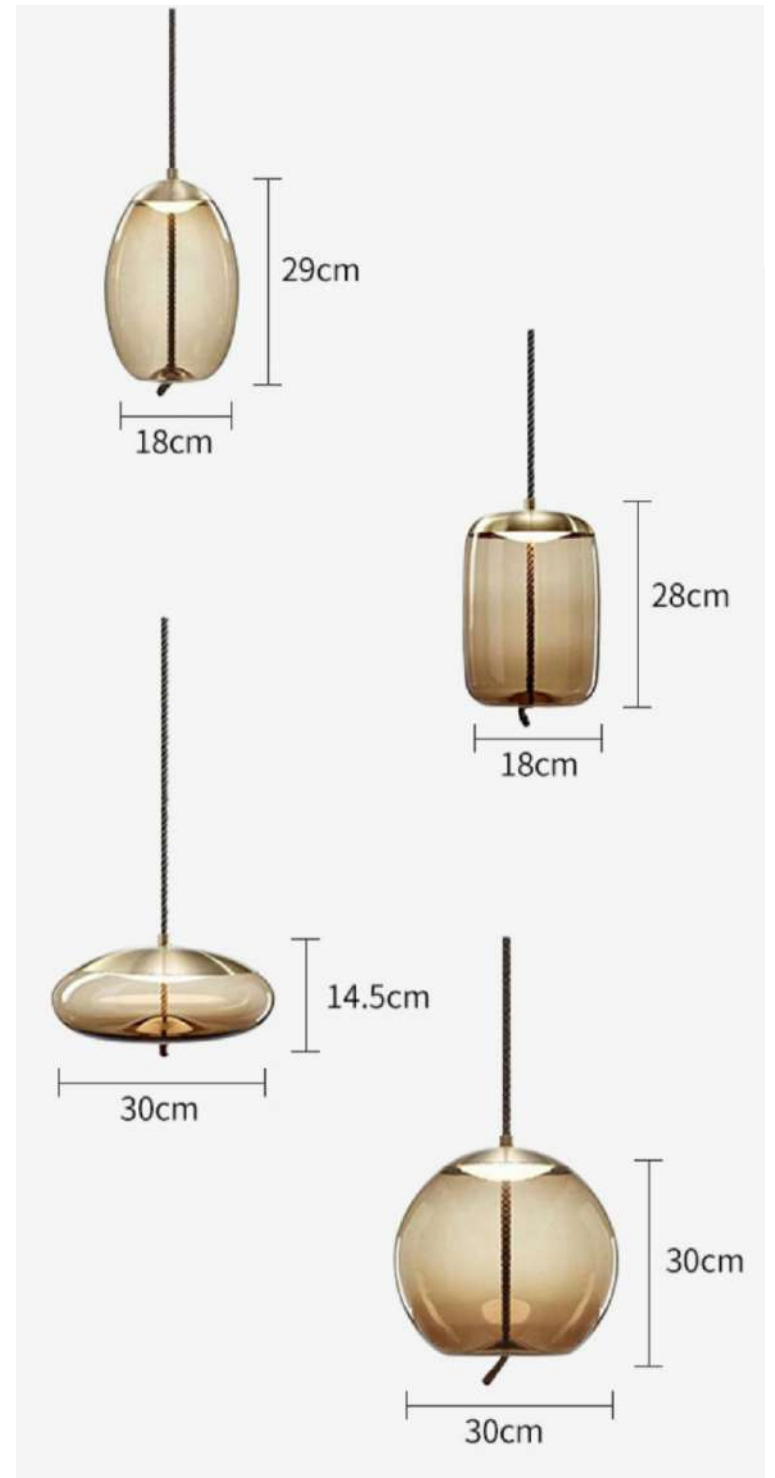

C款

Scenario
reference case

Use space

餐厅 4-8平方

Wroughtiron

B款

scenario
reference case

collocation
卧室 8-12m²