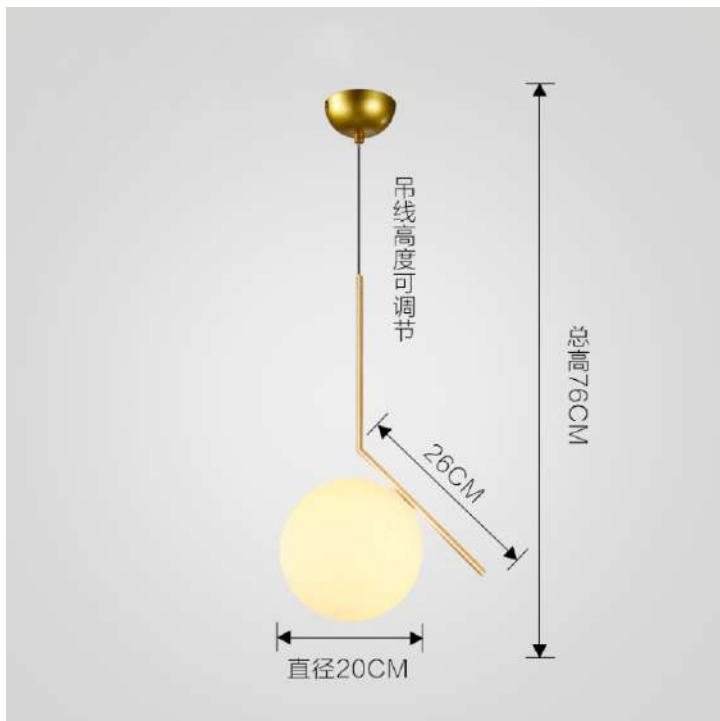

style heads
28CM-银色

22cm

15cm

22cm

15cm

CREATIVE LIGHTING

COZY HOME

The heart of the intake that is soft light, such as reflection, is clear and bright. The heart of the intake that is light, such as reflection, is clear and bright. The heart of the intake that is light, such as reflection, is clear and bright.