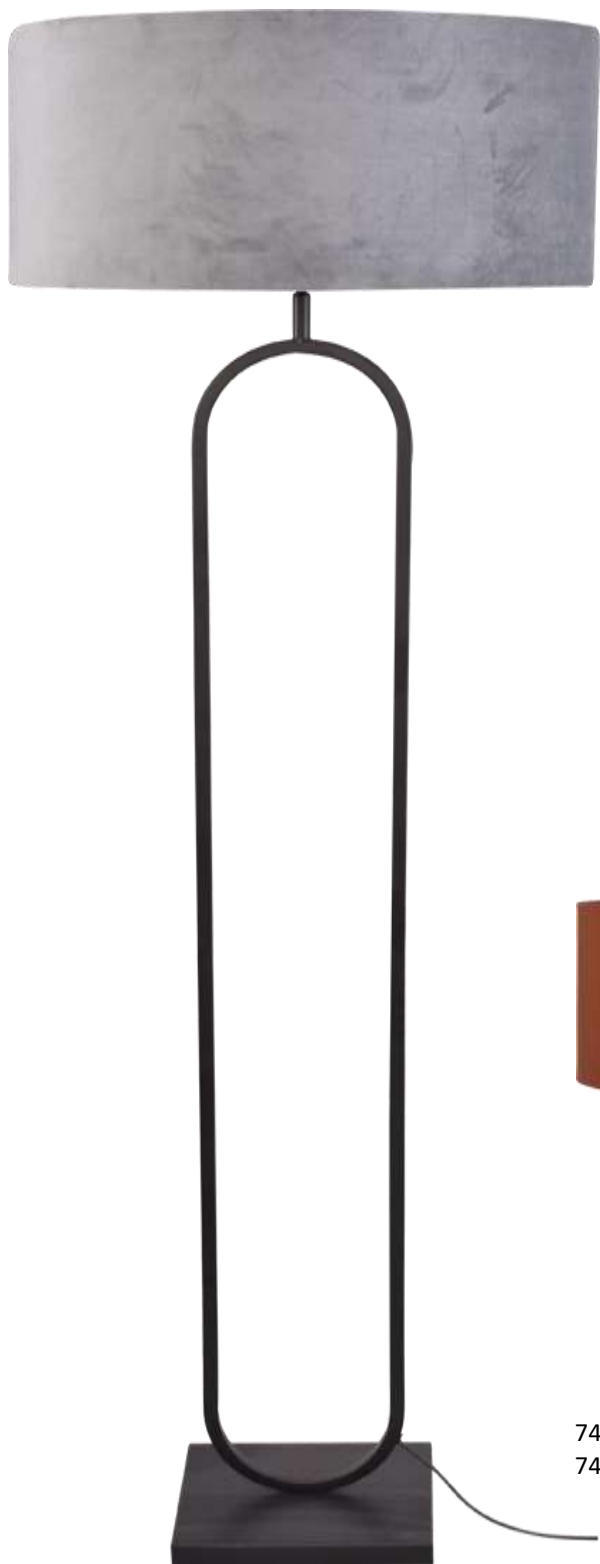

71285-05-6580-63-52
71285-01-6580-...-52