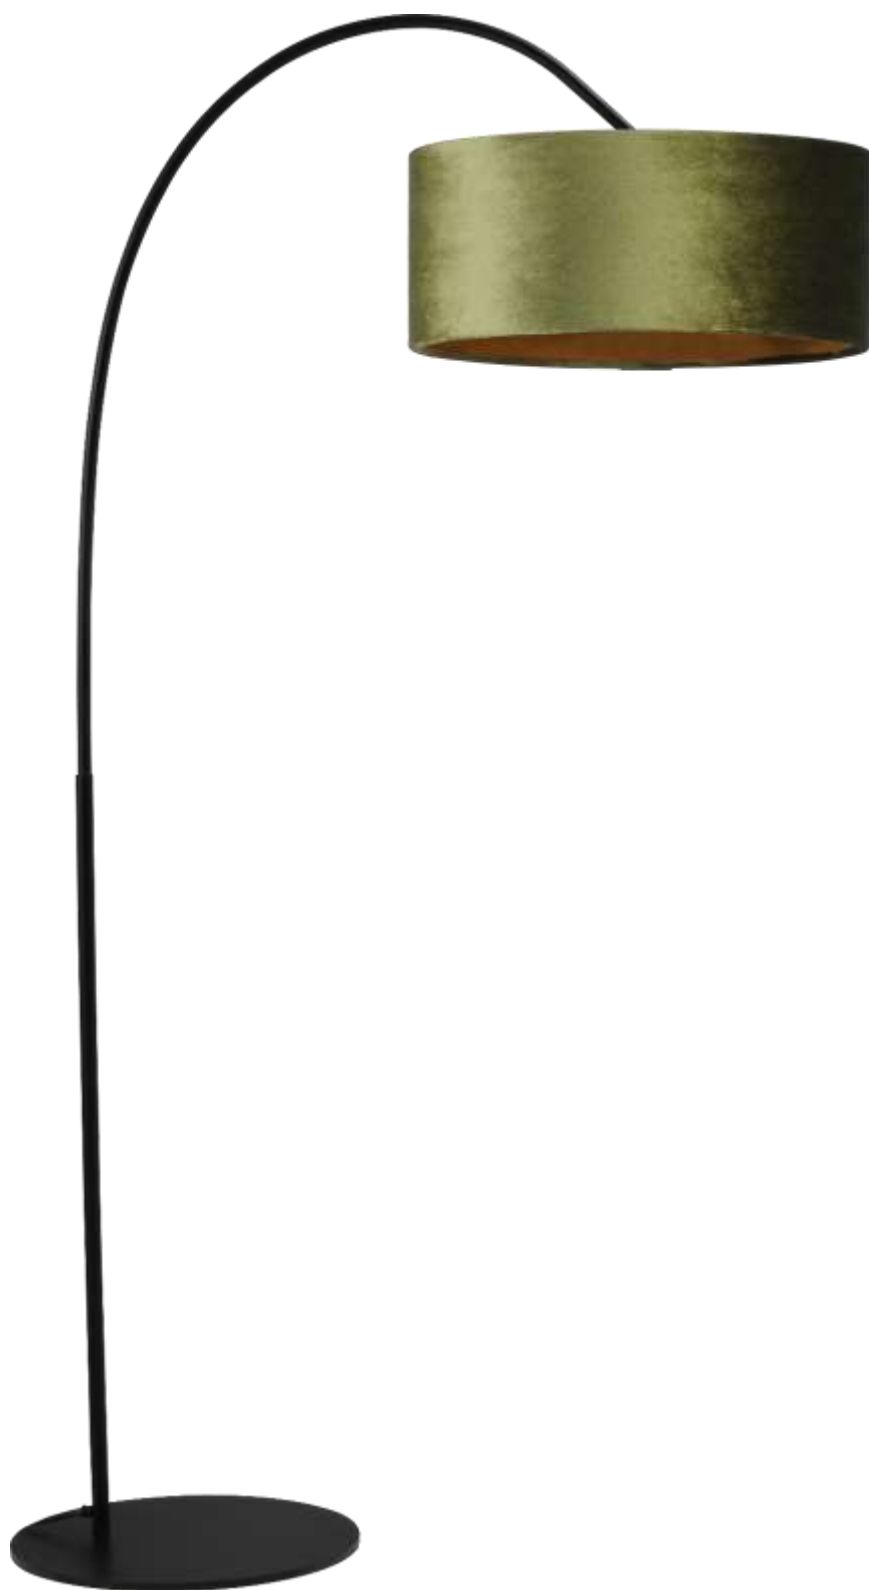

ARCH

1205-05-6580-04-52