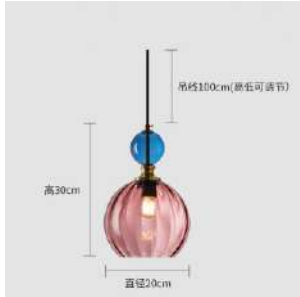

style heads
28CM-银色

22cm

15cm

22cm

15cm

CREATIVE LIGHTING

COZY HOME

The heart of the intake that is soft light, such as reflection, is clear and bright. The heart of the intake that is light, such as reflection, is clear and bright. The heart of the intake that is light, such as reflection, is clear and bright.