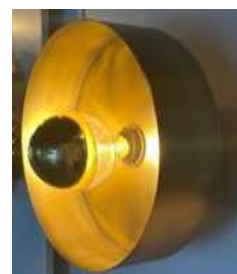

FLAT

OAK WOOD

3820-17-15
3820-17-30

BRUSHED BRASS

3820-01-30

G45 mm

G95mm

Articlenumber	Description
3820-01-30	WL Flat Ø30cm brushed brass 1x E27
3820-17-15	WL Flat Ø15cm oak veneer 1x E27
3820-17-30	WL Flat Ø30cm oak veneer 1x E27
SLF023881312	LED E27 Fila Ball Top Mirror G45x75 230V 300Lm 4W 925 AC Gold Dim
SLF023880822	LED E27 Fila Globe Top Mirror G95x135 230V 470Lm 6.5W 925 AC GOLD