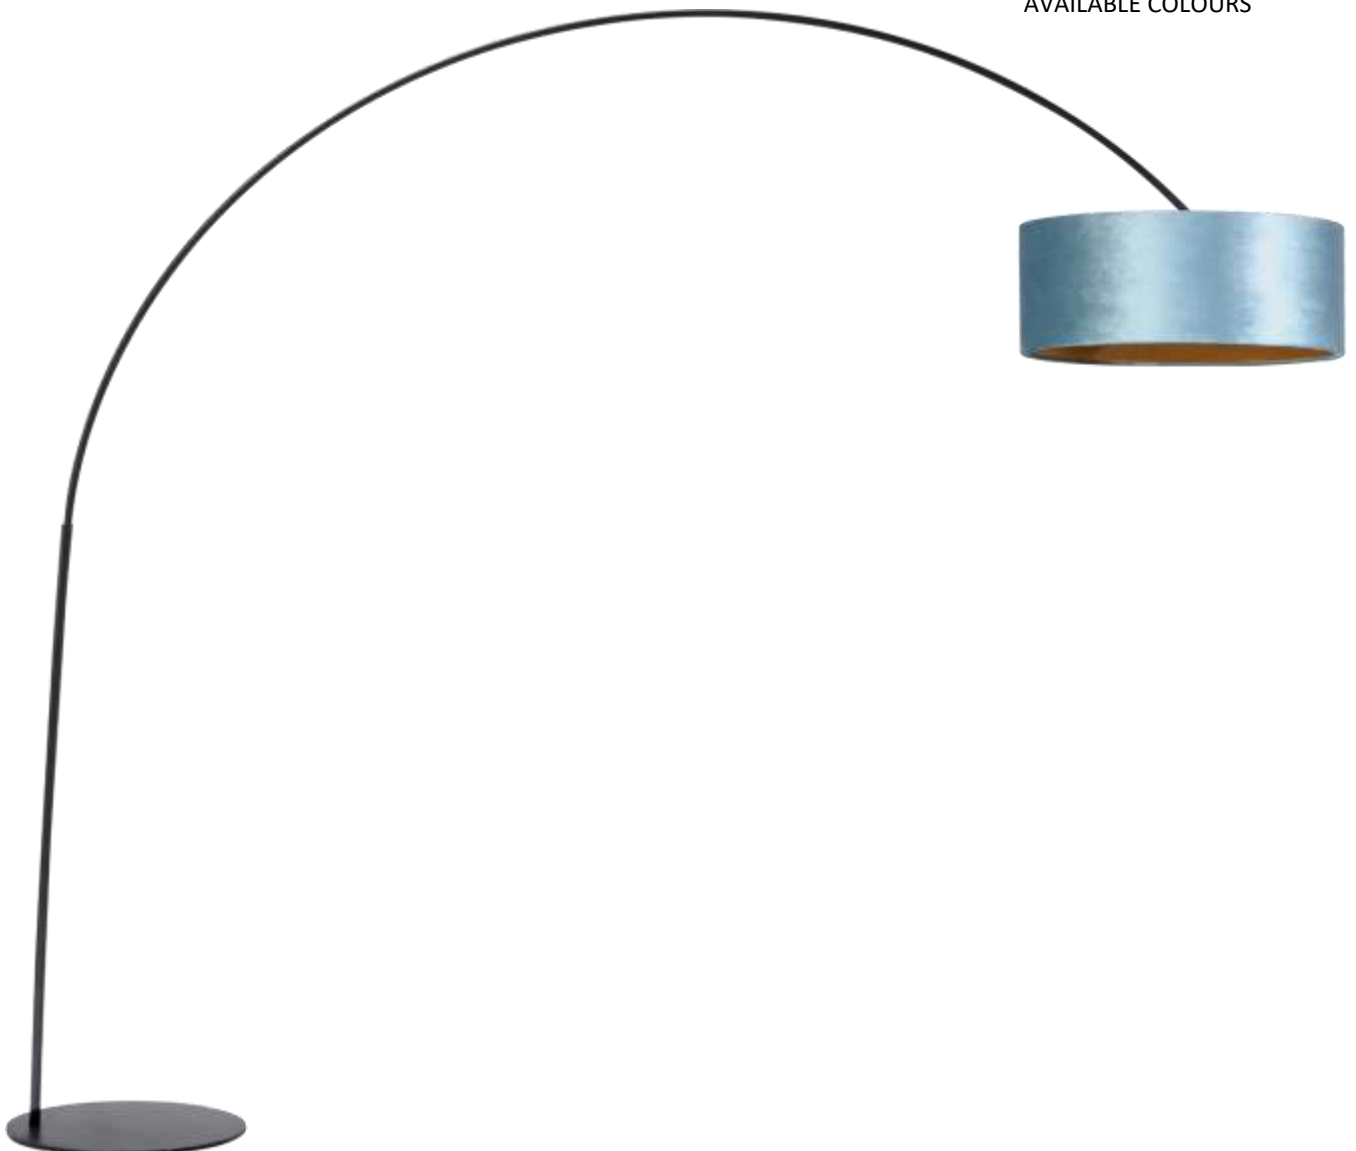

ARCH

1205-05-6580-04-52

AVAILABLE COLOURS

Articlenumber	Description
1205-05-6580-....-52	VL Arch h.183cm black width 91cm, shade velvet 52/52/25cm, on/off switch

ARCH XXL

AVAILABLE COLOURS

1206-05-6580-13-52