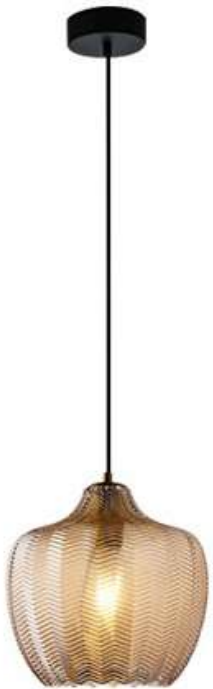

C款

Scenario
reference case

Use space

餐厅 4-8平方

Wroughtiron

B款

scenario
reference case

collocation
卧室 8-12m²