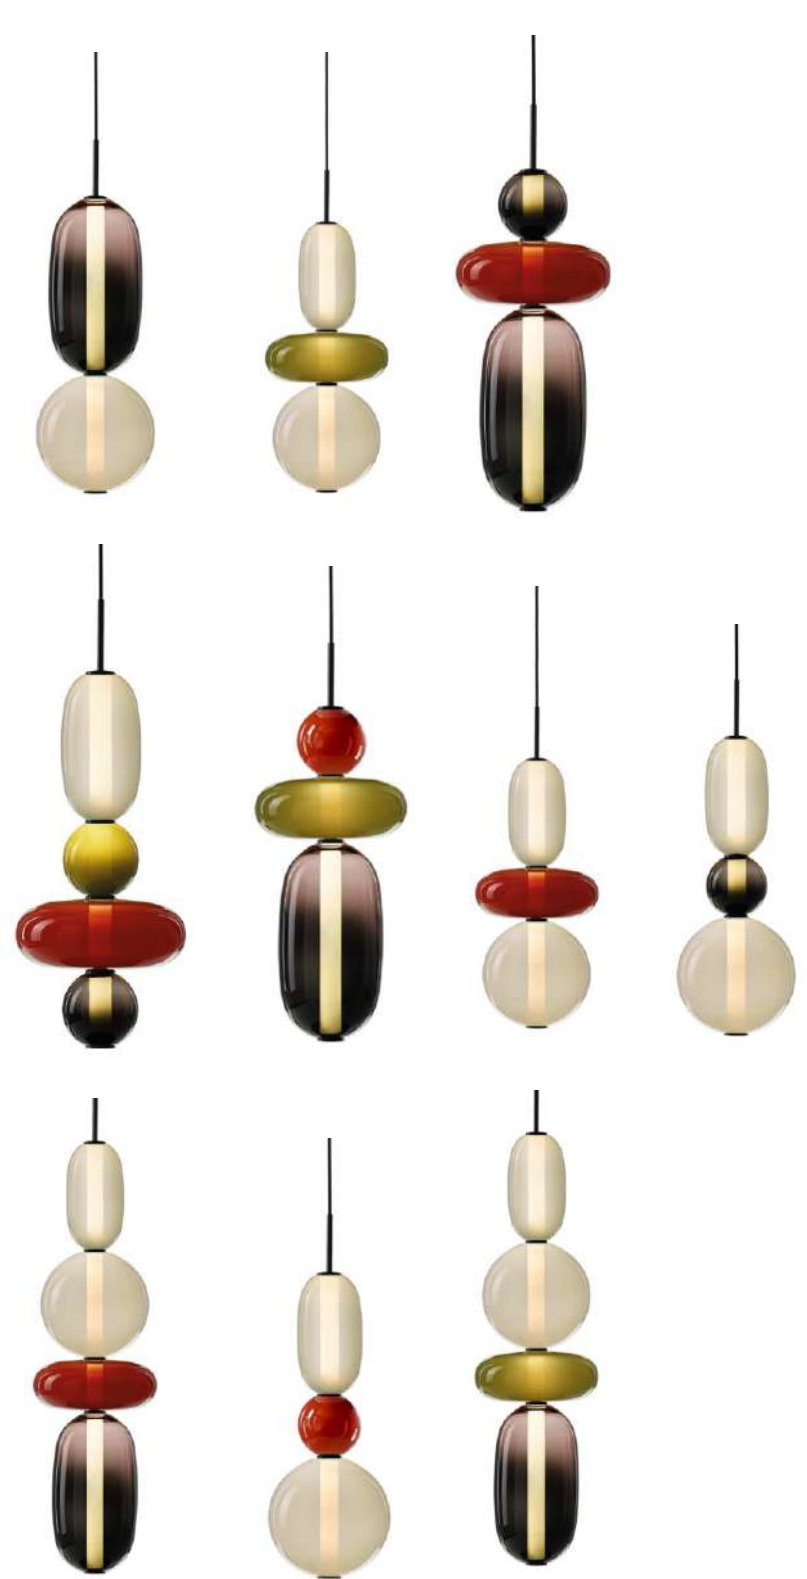

VENUS SQUARE

71480-05-130 / 71480-05-155
+ shade 20x20cm

71485-05-130 / 71485-05-155
+ shade 30x30cm

-01 bronze

-05 black

74480-05-30 + shade 20x20cm

Articlenumber	Description
71480-05-130	VL Venus 1lts matt black h.135cm, without shade base square 20x20cm, square tube
71480-05-155	VL Venus 1lts matt black h.155cm, without shade base square 20x20cm, square tube
71485-05-130	VL Venus 1lts matt black h.135cm, without shade base square 25x25cm, square tube
71485-05-155	VL Venus 1lts matt black h.155cm, without shade base square 25x25cm, square tube
74480-05-30	TL Venus 1lts black h.35cm, without shade base square 14x14cm, square tube
6266-01-20	Shade cilinder viro Falcon bronze on gold 20/20/15
6266-01-30	Shade cilinder viro Falcon bronze on gold 30/30/20
6266-05-20	Shade cilinder viro Falcon black on gold 20/20/15
6266-05-30	Shade cilinder viro Falcon black on gold 30/30/20

VIGO BLACK

2630-05-05-DW smoke glass
2630-05-06-DW clear glass

2631-05-05-DW smoke glass
2631-05-06-DW clear glass

2632-05-05-DW smoke glass
2632-05-06-DW clear glass

Articlenumber	Desription
2630-05-05-DW	HL Vigo matt black width 100cm glass black 26W 3120Lm 2700-2200K push dim
2630-05-06-DW	HL Vigo matt black width 100cm glass clear 26W 3120Lm 2700-2200K push dim
2631-05-05-DW	HL Vigo matt black width 130cm glass black 34W 4080Lm 2700-2200K push dim
2631-05-06-DW	HL Vigo matt black width 130cm glass clear 34W 4080Lm 2700-2200K push dim
2632-05-05-DW	HL Vigo matt black width 170cm glass black 42W 5040Lm 2700-2200K push-dim
2632-05-06-DW	HL Vigo matt black width 170cm glass black 42W 5040Lm 2700-2200K push-dim