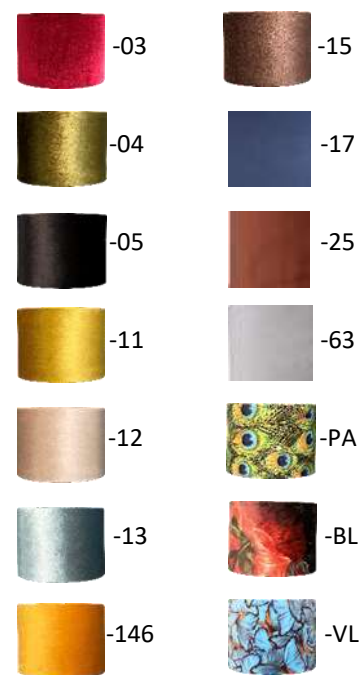

AVAILABLE COLOURS

Articlenumber	Description
1205-05-6580-....-52	VL Arch h.183cm black width 91cm, shade velvet ..... 52/52/25cm, on/off switch