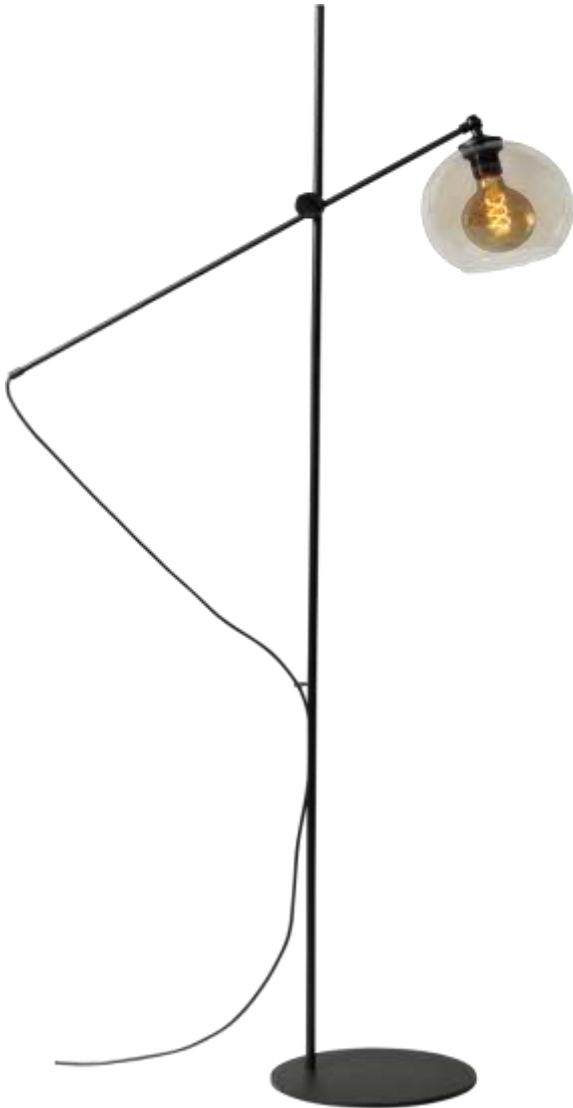

2330-01-40

2330-05-50

2330-01-50

Globe
125mm

Articlenumber	Description
2330-01-40	HL Alto medium bronze Ø40x29cm
2330-01-50	HL Alto large bronze Ø50x34cm
2330-05-40	HL Alto medium black Ø40x29cm
2330-05-50	HL Alto large black Ø50x34cm
5330-01-30	PL Alto small bronze Ø30cm h.25cm
5330-01-40	PL Alto medium bronze Ø40cm h.30cm
5330-01-50	PL Alto large bronze Ø50cm h.36cm
5330-05-30	PL Alto small black Ø30cm h.25cm
5330-05-40	PL Alto medium black Ø40cm h.30cm
5330-05-50	PL Alto large black Ø50cm h.36cm
SLF023925105	LED E27 Fila FleX DH Globe G125x180 230V 300Lm 5W 820 AC Gold

72262-05-35-3 + 3x shade Ø30cm

74470-05-30 + shade Ø30cm

Articlenumber	Description
71475-05-130	VL Venus XL 1lts matt black h.135cm, without shade base Ø26cm, on/off switch
72260-05	HL Quinto 1light matt black, canopy matt black, black pvc cable 200cm, without glass
72262-05-35-3	HL Quinto 3-light matt black base Ø35cm black pvc cable 180cm, without glass
74470-05-30	TL Venus 1lts black h.35cm 1x E27 base Ø20cm, square tube, without shade
61720-06-30	Schade Arena Ø30cm high quality white acrylic
61720-06-40	Schade Arena Ø40cm high quality white acrylic

2335-05-35

2335-05-48

2335-01-35

2335-01-48

Globe
125mm

Articlenumber	Description
2335-01-35	HL Austin small bronze Ø35x50cm
2335-01-48	HL Austin small bronze Ø48x65cm
2335-05-35	HL Austin small black Ø35x50cm
2335-05-48	HL Austin small black Ø48x65cm
SLF023925105	HL Austin small black Ø48x65cm

5980-05-25

5980-05-30

1980-05-20

4981-05-20

4980-05-20

4980-05-25

4980-05-30

Articlenumber	Desription
1980-05-20	VL Bella 1lts black h.161cm glass smoke Ø20cm
4980-05-20	TL Bella black glass smoke Ø20cm h.21cm
4980-05-25	TL Bella black glass smoke Ø25cm h.26cm
4980-05-30	TL Bella black glass smoke Ø30cm h.31cm
4981-05-20	TL Bella 1lts black h.71cm glass smoke Ø20cm
5980-05-25	PL Bella black glass smoke Ø25cm
5980-05-30	PL Bella black glass smoke Ø30cm