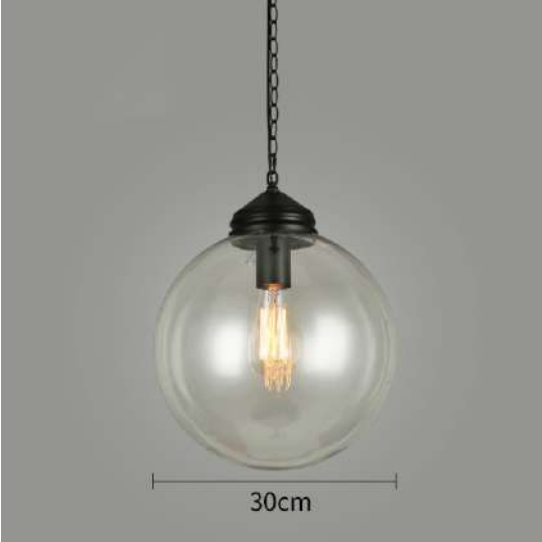

style heads
28CM-银色

22cm

15cm

22cm

15cm

CREATIVE LIGHTING

COZY HOME

The heart of the intake that is soft light, such as reflection, is clear and bright. The heart of the intake that is light, such as reflection, is clear and bright. The heart of the intake that is light, such as reflection, is clear and bright.