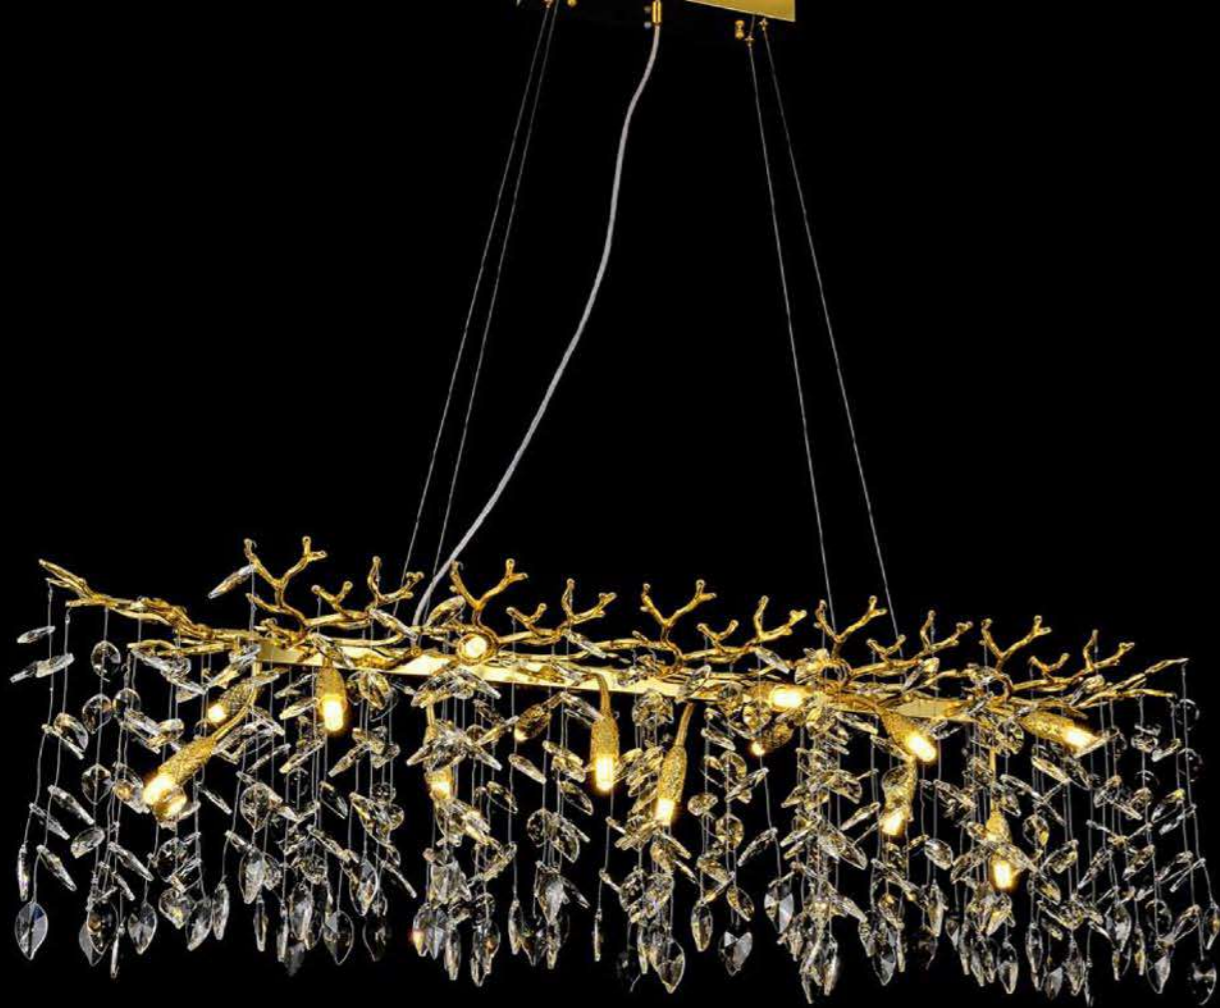

JYP6227-L100

JYP6227-L100
DESCRIPTION: pendant lamp
Size: L1000*H400mm
Material: Aluminium alloy+glass
Color: gold+clear
Socket: G9*10

JYP6227-L120
DESCRIPTION: pendant lamp
Size: L1200*H400mm
Material: Aluminium alloy+glass
Color: gold+clear
Socket: G9*14

JYP6227-L150
DESCRIPTION: pendant lamp
Size: L1500*H480mm
Material: Aluminium alloy+glass
Color: gold+clear
Socket: G9*16