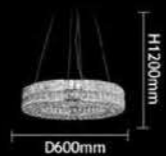

JYP452CH-D60
DESCRIPTION: pendant lamp
Size: D600mm
Material: Stainless steel + crystal
Color: chrome+clear
Socket: LED 60W