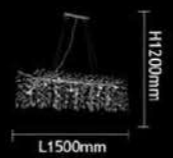

JYP6227-L150
DESCRIPTION: pendant lamp
Size: L1500*H480mm
Material: Aluminium alloy+glass
Color: gold+clear
Socket: G9*16