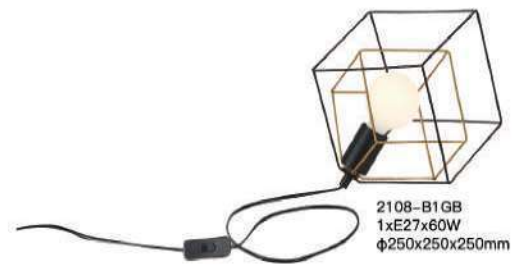

2090-1WB  
1xE27x60W  
240x420x260mm

2090-1BS  
1xE27x60W  
φ240x420x1000mm

2090-1GB  
1xE27x60W  
φ270x490x1000mm

2090-1BL  
1xE27x60W  
φ270x490x1000mm

2090-T1B  
1xE27x60W  
240x240x420mm

2059-5P  
5xE27x60W  
φ540x1000mm