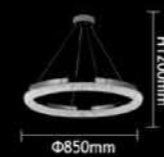

JYP937-D80+50

JYP912-D65

JYP912-D85

JYP912-D45

**JYP912-D85**  
DESCRIPTION: pendant lamp  
Size:  $\Phi$ 850mm  
Material: stainless steel+crystal  
Color: gold+clear  
Socket: LED 50W

**JYP912-D65**  
DESCRIPTION: pendant lamp  
Size:  $\Phi$ 650mm  
Material: stainless steel+crystal  
Color: gold+clear  
Socket: LED 38W