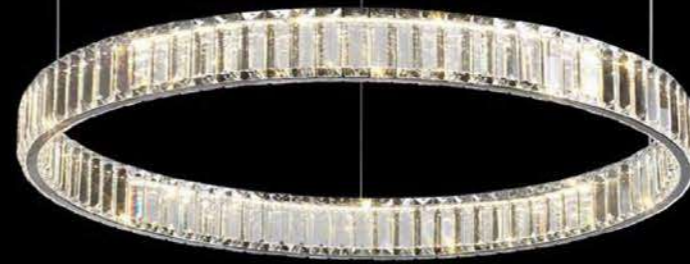

JYP905-D70