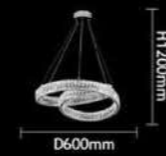

JYP925-D100

**JYP925-D100**  
 DESCRIPTION: pendant lamp  
 Size:  $\Phi$ 1000mm  
 Material: metal+crystal  
 Color: gold+clear  
 Socket: LED 100W

JYP924-D80

JYP910-D60

**JYP910-D60**  
 DESCRIPTION: pendant lamp  
 Size:  $\Phi$ 600mm  
 Material: metal+crystal  
 Color: gold+clear  
 Socket: LED 60W