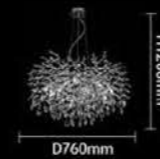

JYP6227-D76
DESCRIPTION: pendant lamp
Size: D760*H400mm
Material: Aluminium alloy+glass
Color: gold+clear
Socket: G9*10