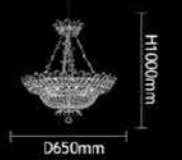

JYP933-D65
DESCRIPTION: pendant lamp
Size: D650mm
Material: stainless steel+crystal
Color: chrome+clear
Socket: E14*10