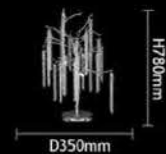

JYT6219-H78
DESCRIPTION: table lamp
Size:D350*780mm
Material: Aluminium alloy+crystal
Color: gold+clear
Socket:G9*3