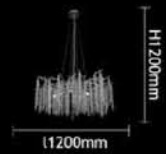

JYP6219-L120
DESCRIPTION: pendant lamp
Size:L1200mm
Material: Aluminium alloy+crystal
Color: chrome+clear
Socket:G9*14