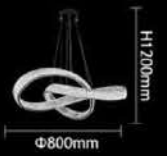

**JYP912-D45**  
DESCRIPTION: pendant lamp  
Size:  $\Phi$ 450mm  
Material: stainless steel+crystal  
Color: gold+clear  
Socket: LED 24W

JYP924-D60

**JYP924-D60**  
 DESCRIPTION: pendant lamp  
 Size:  $\Phi$ 600mm  
 Material: metal+crystal  
 Color: gold+clear  
 Socket: LED 60W