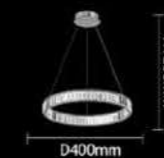

JYP905-D50
DESCRIPTION: pendant lamp
Size: D500mm
Material: metal+crystal
Color: gold+clear
Socket: LED 30W