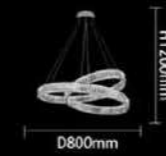

JYP925-D100

**JYP925-D100**  
 DESCRIPTION: pendant lamp  
 Size:  $\Phi$ 1000mm  
 Material: metal+crystal  
 Color: gold+clear  
 Socket: LED 100W

JYP924-D80

JYP910-D60

**JYP910-D60**  
 DESCRIPTION: pendant lamp  
 Size:  $\Phi$ 600mm  
 Material: metal+crystal  
 Color: gold+clear  
 Socket: LED 60W