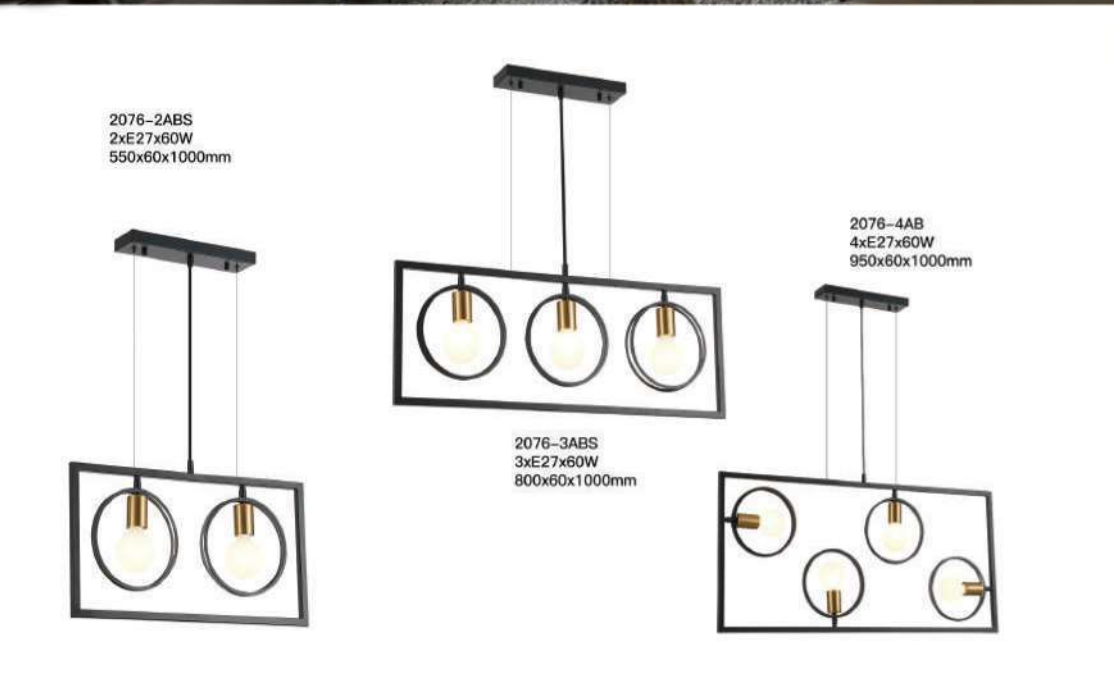

2076-4AB
4xE27x60W
950x60x1000mm

2076-3ABS
3xE27x60W
800x60x1000mm

2076-2ABS
2xE27x60W
550x60x1000mm