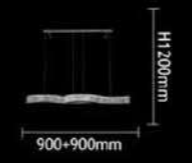

**JYP910-D80**  
 DESCRIPTION: pendant lamp  
 Size:  $\Phi$ 800mm  
 Material: metal+crystal  
 Color: gold+clear  
 Socket: LED 80W

JYP910-D80

JYP930-D40+50+D60+D70+D90+D110

**JYP930-D40+50+D60+D70+D90+D110**  
 DESCRIPTION: pendant lamp  
 Size: D1100mmx4500mm  
 Material: stainless steel+crystal  
 Color: chrome+clear  
 Socket: LED 350W