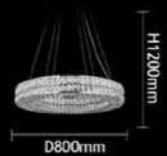

JYP452CH-D80
DESCRIPTION: pendant lamp
Size: D800mm
Material: Stainless steel + crystal
Color: chrome+clear
Socket: LED 80W