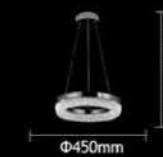

JYP937-D80+50

JYP912-D65

JYP912-D85

JYP912-D45

**JYP912-D85**  
DESCRIPTION: pendant lamp  
Size:  $\Phi$ 850mm  
Material: stainless steel+crystal  
Color: gold+clear  
Socket: LED 50W

**JYP912-D65**  
DESCRIPTION: pendant lamp  
Size:  $\Phi$ 650mm  
Material: stainless steel+crystal  
Color: gold+clear  
Socket: LED 38W