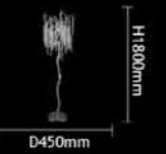

JYF6219-H180
DESCRIPTION: floor lamp
Size:D450*H1800mm
Material: Aluminium alloy+crystal
Color: gold+clear
Socket:G9*5