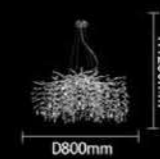

JYP6217-D800
DESCRIPTION: pendant lamp
Size: D800*H500mm
Material: high density aluminum+crystal
Color: chrome+clear
Socket: G9*12