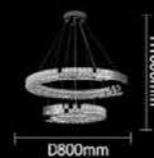

JYP937-D80+50
DESCRIPTION: pendant lamp
Size: D500+800mm
Material: stainless steel+crystal
Color:gold+clear
Socket:LED 90W