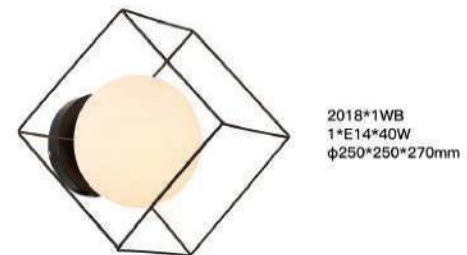

2090-1WB  
1xE27x60W  
240x420x260mm

2090-1BS  
1xE27x60W  
φ240x420x1000mm

2090-1GB  
1xE27x60W  
φ270x490x1000mm

2090-1BL  
1xE27x60W  
φ270x490x1000mm

2090-T1B  
1xE27x60W  
240x240x420mm

2059-5P  
5xE27x60W  
φ540x1000mm