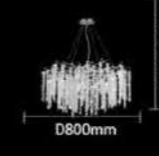

JYP6211G-D80
DESCRIPTION: chandelier
Size: D800*H450mm
Material: aluminum+crystal
Color: gold
Socket: G9*14