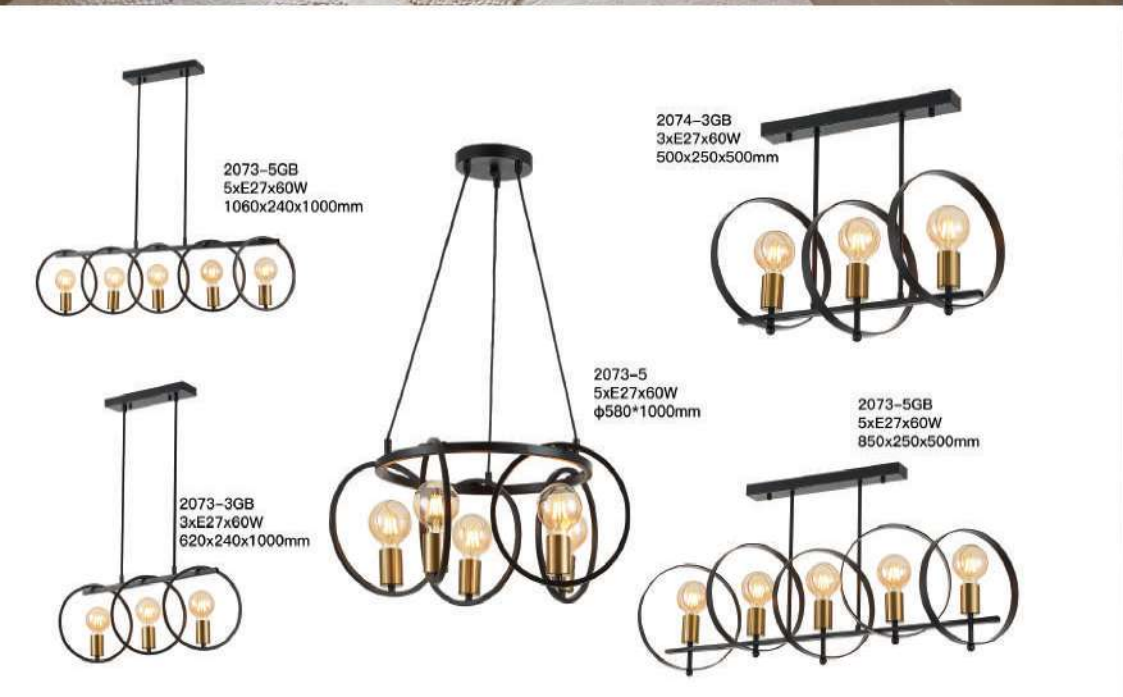

2073-5GB
5xE27x60W
1060x240x1000mm

2074-3GB
3xE27x60W
500x250x500mm

2073-5
5xE27x60W
φ580*1000mm

2073-5GB
5xE27x60W
850x250x500mm

2073-3GB
3xE27x60W
620x240x1000mm