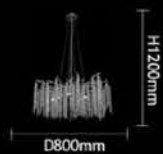

JYP6219-D80
DESCRIPTION: pendant lamp
Size:D800mm
Material: Aluminium alloy+crystal
Color: gold+amber
Socket:G9*12