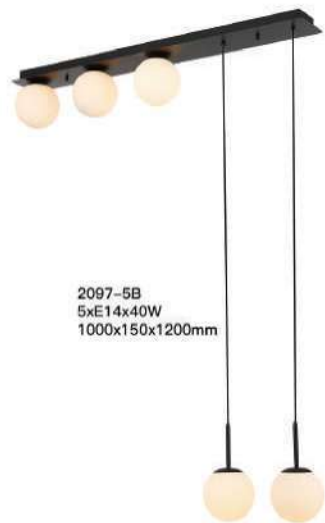

2097-3B  
3xE14x40W  
600x150x1200mm

2097-5BS  
3xE14x40W  
2xLEDx16W  
1920LM  
1000x150x1200mm

2054-W1  
1xE14x40W  
150x190x190

2054-7GB  
7xE14x40W  
φ720x1000mm

2097-2B  
2xE14x40W  
400x150x1200mm

2097-4B  
4xE14x40W  
800x150x1200mm