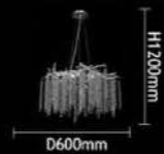

JYP6219-D60
DESCRIPTION: pendant lamp
Size:D600mm
Material: Aluminium alloy+crystal
Color: chrome+amber
Socket:G9*10