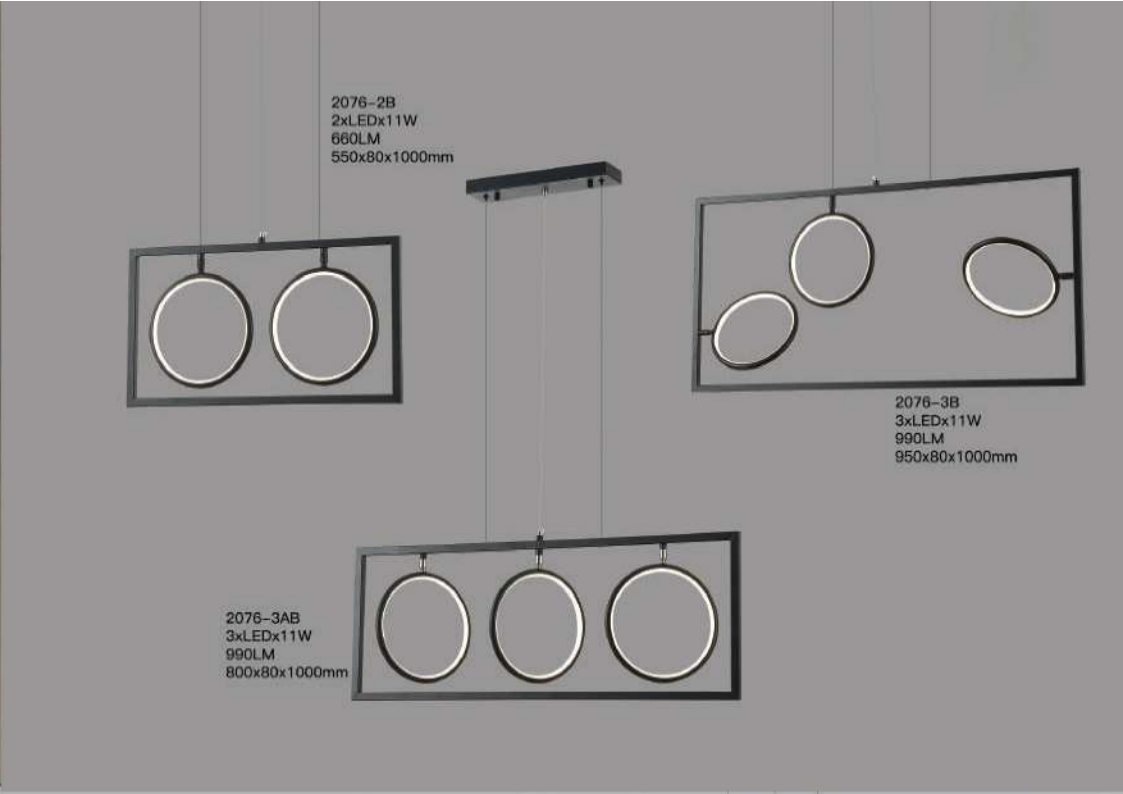

2059-W1  
1xE27x60W  
100x180x180mm

2093-1B  
1xLEDx10W  
240LM  
250x300x1000mm

2093-2B  
2xLEDx10W  
600LM  
460x120x380mm

2093-2B  
2xLEDx10W  
600LM  
600x120x750mm

2093-T3  
1xLEDx10W  
300LM  
250x250x400mm

2075-6GB  
6xE27x60W  
φ500\*1000mm

2059-5C  
5xE27x60W  
φ540x320mm

2075-8GB  
8xE27x60W  
φ600\*1000mm

2059-7P  
7xE27x60W  
φ600\*1000mm

2059-7B  
7xE27x60W  
φ600\*1000mm

2059-5B  
5xE27x60W  
φ540\*1000mm

2093-3B  
3xLEDx10W  
720LM  
800x80x1000mm

2093-4B  
4xLEDx10W  
960LM  
1000x80x1000mm

2093-F3  
3xLEDx10W  
900LM  
250x250x1600mm

2110-5B  
5xLEDx10W  
1250LM  
1000x800x1000mm

2110-5GT  
5xLEDx10W  
1250LM  
1000x800x1000mm