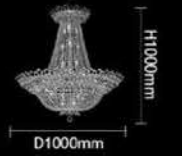

JYP933-D100
DESCRIPTION: pendant lamp
Size: D1000mm
Material: stainless steel+crystal
Color: chrome+clear
Socket: E14*28