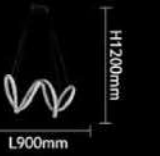

JYP925-D100
DESCRIPTION: pendant lamp
Size: Φ 1000mm
Material: metal+crystal
Color: gold+clear
Socket: LED 100W