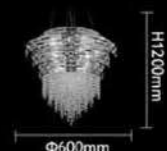

JYP914-D80

JYP914-D60

JYP914-D45

**JYP914-D45**  
 DESCRIPTION: pendant lamp  
 Size: Φ450mm  
 Material: stainless steel+crystal  
 Color: chrome+clear  
 Socket: E14\*13

**JYP914-D60**  
 DESCRIPTION: pendant lamp  
 Size: Φ600mm  
 Material: stainless steel+crystal  
 Color: chrome+clear  
 Socket: E14\*17