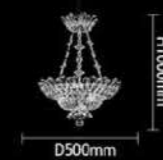

2097-5B  
5xE14x40W  
1000x150x1200mm

2054-5B  
5xE14x40W  
φ560x1000mm

2054-7GB  
7xE14x40W  
φ720x1000mm

2054-W1  
1xE14x40W  
150x190x190

JYP933-D65

JYP933-D50

JYP933-D80

JYP933-D100