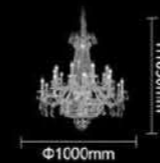

JYP909-10+10
DESCRIPTION: pendant lamp
Size: Φ 1000mm
Material: metal+crystal
Color: gold+clear
Socket: E14*31