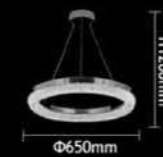

JYP937-D80+50

JYP912-D65

JYP912-D85

JYP912-D45

**JYP912-D85**  
DESCRIPTION: pendant lamp  
Size:  $\Phi$ 850mm  
Material: stainless steel+crystal  
Color: gold+clear  
Socket: LED 50W

**JYP912-D65**  
DESCRIPTION: pendant lamp  
Size:  $\Phi$ 650mm  
Material: stainless steel+crystal  
Color: gold+clear  
Socket: LED 38W