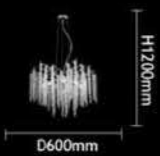

JYP6211G-L120

JYP6211G-L150

JYW6211G-D35

JYP6211G-D60

JYW6211G-D35

JYP6211G-D80

**JYW6211G-D35**  
DESCRIPTION: Wall lamp  
Size: W350\*H500mm  
Material: aluminum+crystal  
Color: gold  
Socket: G9\*3

**JYP6211G-D60**  
DESCRIPTION: chandelier  
Size: D600\*H450mm  
Material: aluminum+crystal  
Color: gold  
Socket: G9\*10