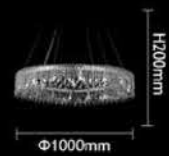

JYP917-D100

DESCRIPTION: pendant lamp
Size: Φ 1000mm
Material: stainless steel+crystal
Color: chrome+clear+ champagne
Socket: G9*16