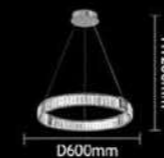

JYP905-D60
DESCRIPTION: pendant lamp
Size: D600mm
Material: metal+crystal
Color: gold+clear
Socket: LED 36W