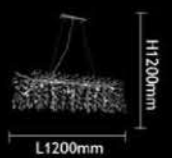

JYP6227-L120
DESCRIPTION: pendant lamp
Size: L1200*H400mm
Material: Aluminium alloy+glass
Color: gold+clear
Socket: G9*14