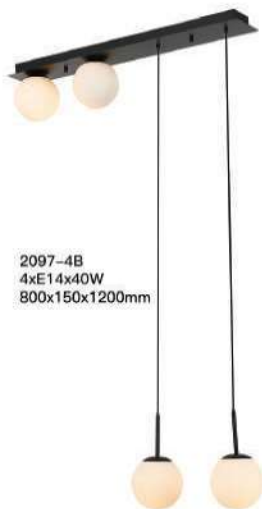

2097-3B  
3xE14x40W  
600x150x1200mm

2097-5BS  
3xE14x40W  
2xLEDx16W  
1920LM  
1000x150x1200mm

2054-W1  
1xE14x40W  
150x190x190

2054-7GB  
7xE14x40W  
φ720x1000mm

2097-2B  
2xE14x40W  
400x150x1200mm

2097-4B  
4xE14x40W  
800x150x1200mm