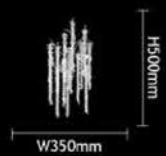

JYP6211G-L120

JYP6211G-L150

JYW6211G-D35

JYP6211G-D60

JYW6211G-D35

JYP6211G-D80

**JYW6211G-D35**  
DESCRIPTION: Wall lamp  
Size: W350\*H500mm  
Material: aluminum+crystal  
Color: gold  
Socket: G9\*3

**JYP6211G-D60**  
DESCRIPTION: chandelier  
Size: D600\*H450mm  
Material: aluminum+crystal  
Color: gold  
Socket: G9\*10