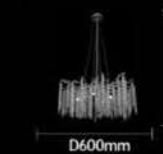

JYP6219-D60
DESCRIPTION: pendant lamp
Size:D600mm
Material: Aluminium alloy+crystal
Color: gold+amber
Socket:G9*10