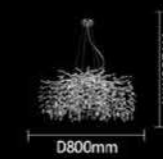

JYP6217-D800
DESCRIPTION: pendant lamp
Size: D800*H500mm
Material: high density aluminum+crystal
Color: gold+clear
Socket: G9*12