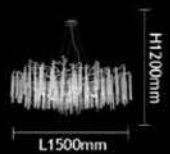

JYP6221-L150

JYP6221-D100

JYW6221-D26

JYP6221-D60

**JYP6221-L150**  
 DESCRIPTION: pendant lamp  
 Size: L1500\*H480mm  
 Material: Aluminium alloy+glass  
 Color: gold+clear  
 Socket: G9\*16

**JYP6221-D100**  
 DESCRIPTION: pendant lamp  
 Size: L1000\*H400mm  
 Material: Aluminium alloy+glass  
 Color: gold+clear  
 Socket: G9\*10