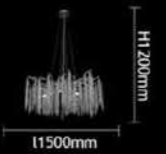

JYP6219-L150
DESCRIPTION: pendant lamp
Size:L1500mm
Material: Aluminium alloy+crystal
Color: chrome+clear
Socket:G9*16