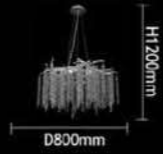

JYP6219-D80
DESCRIPTION: pendant lamp
Size:D800mm
Material: Aluminium alloy+crystal
Color: chrome+amber
Socket:G9*12