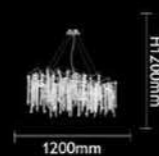

JYP6211G-L120

JYP6211G-L150

JYW6211G-D35

JYP6211G-D60

JYW6211G-D35

JYP6211G-D80

**JYW6211G-D35**  
DESCRIPTION: Wall lamp  
Size: W350\*H500mm  
Material: aluminum+crystal  
Color: gold  
Socket: G9\*3

**JYP6211G-D60**  
DESCRIPTION: chandelier  
Size: D600\*H450mm  
Material: aluminum+crystal  
Color: gold  
Socket: G9\*10