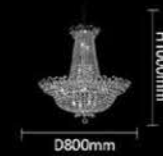

JYP933-D80
DESCRIPTION: pendant lamp
Size: D800mm
Material: stainless steel+crystal
Color: chrome+clear
Socket: E14*15