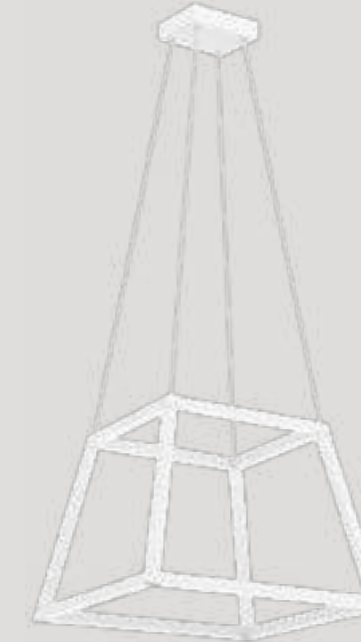

### **C49703BK/CH**

Dimension. 39 1/2"L x 6"W x 19 1/2"H

Lamping. 3x40W Medium Base-E26 120V

Canopy. Ø4 3/4" x 7/8"H

Rod / Wire. 42" (12"x3 + 6"x1) / 144" Max.

C49703BK

C81316MB

C81316MW