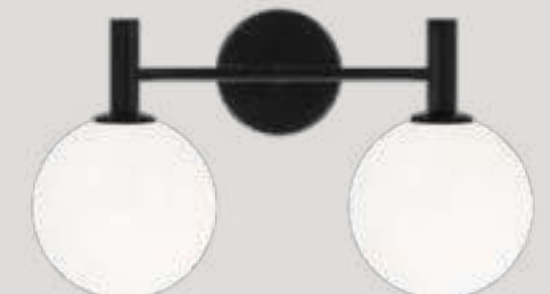

S06002BKOP