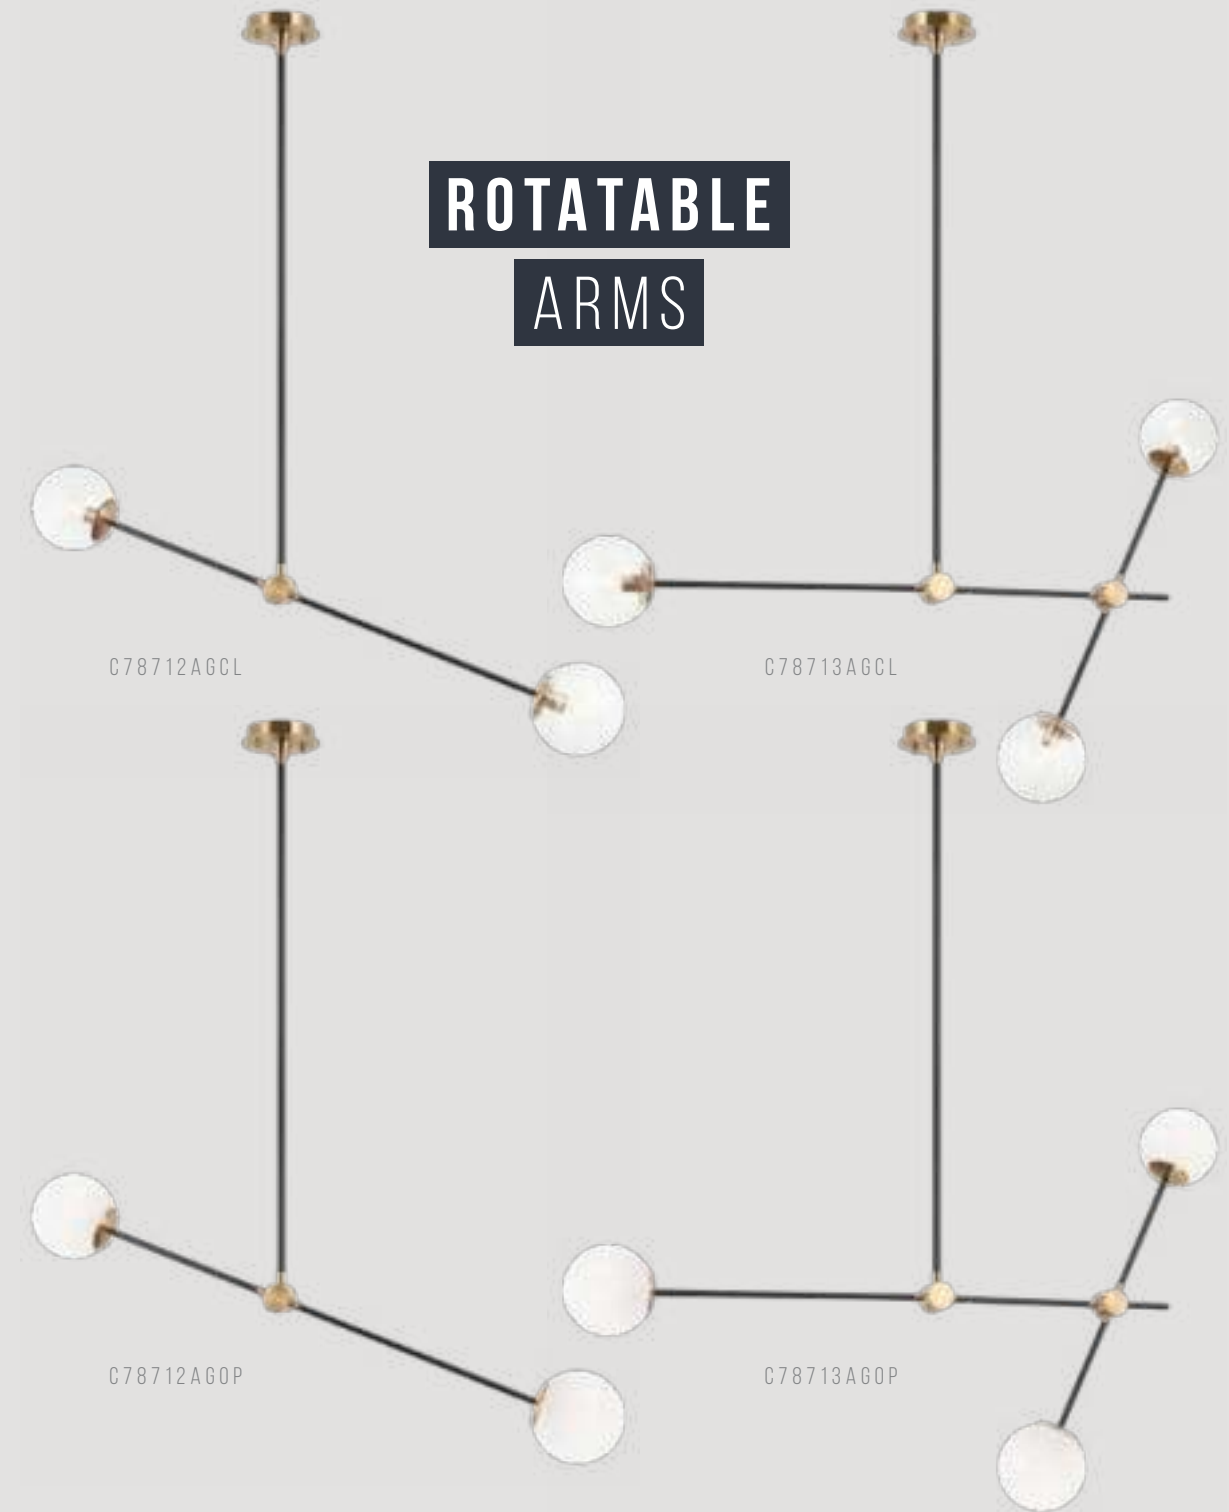

C78712AGCL/AGOP

Dimension. 34 1/8"L x Ø5 7/8" x 31 3/8"H
Lamping. 2x40W Candelabra Base-E12 120V
Canopy. Ø5 1/2" x 1"H
Rod / Wire. 42" (12"x3 + 6"x1) / 144" Max.

C78713AGCL/AGOP

Dimension. 49 7/8"L x Ø5 7/8" x 32 1/8"H
Lamping. 3x40W Candelabra Base-E12 120V
Canopy. Ø5 1/2" x 1"H
Rod / Wire. 42" (12"x3 + 6"x1) / 144" Max.