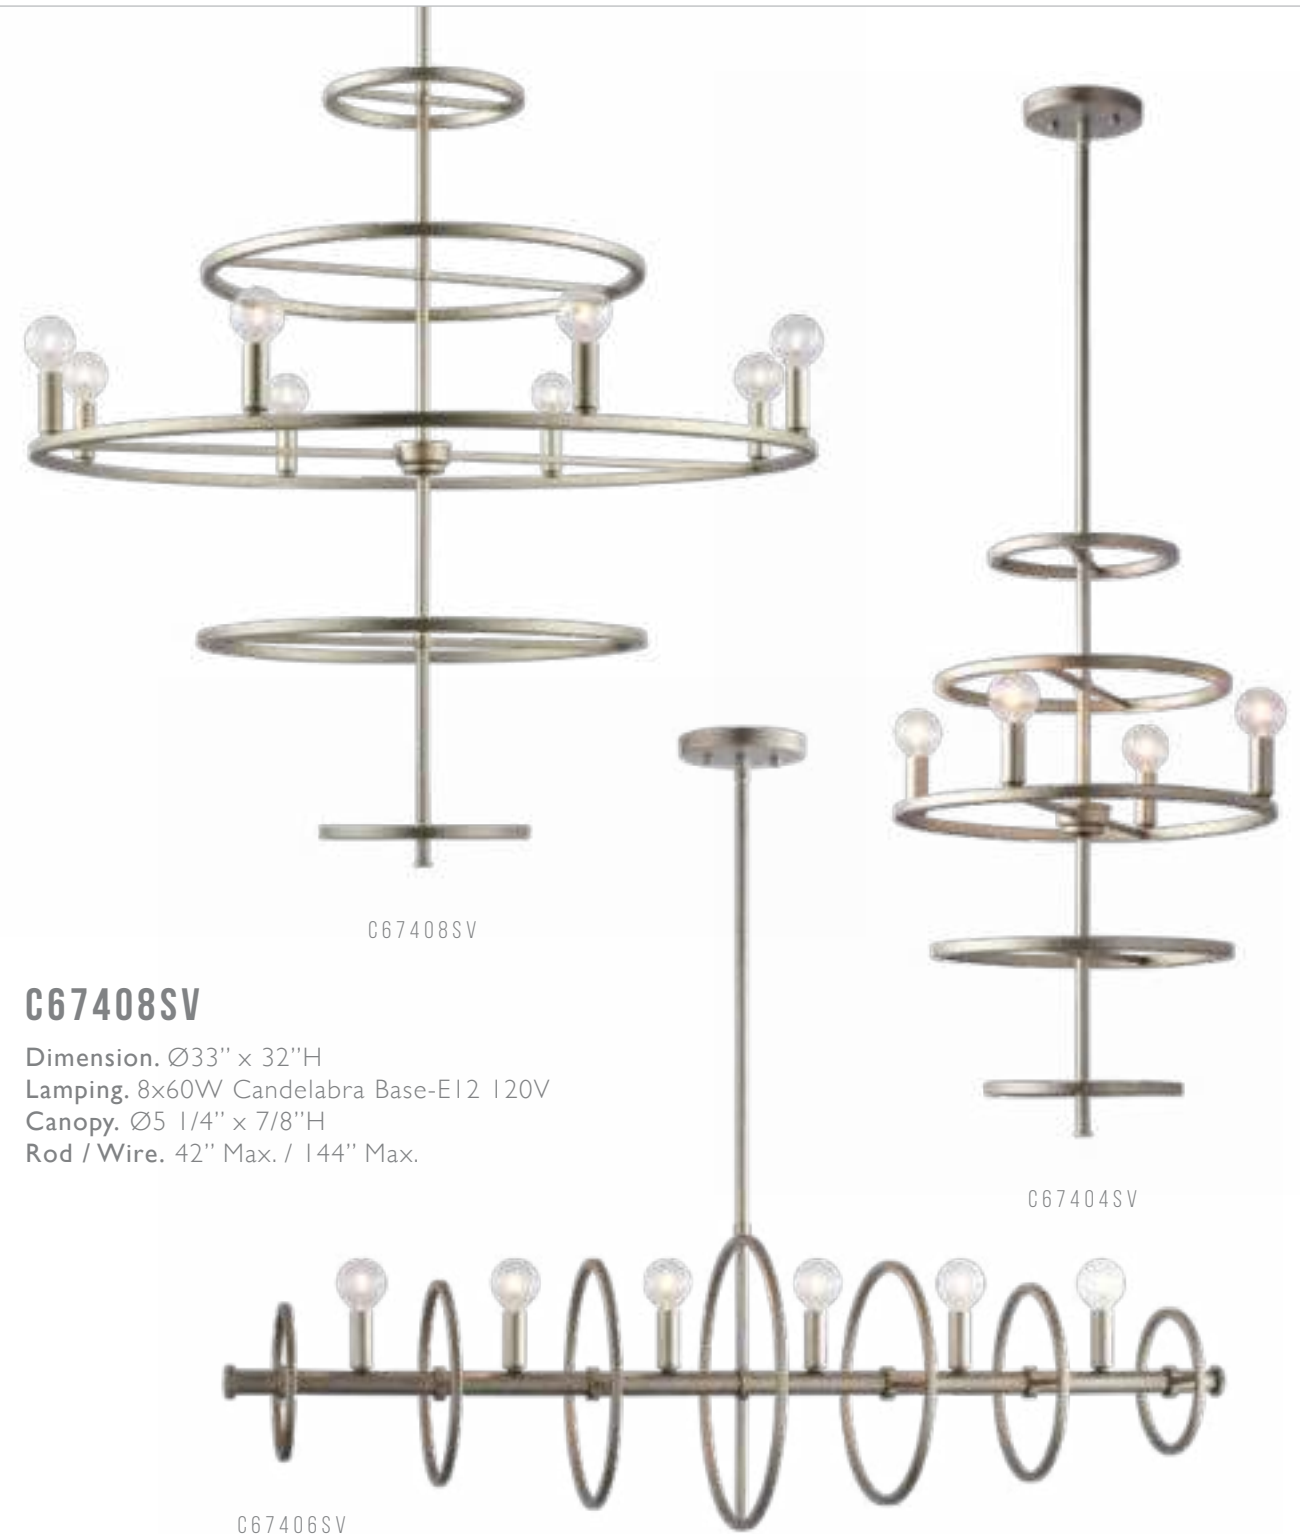

HOOPA
SV - RUSTY SILVER

Offered in a Rusty Silver finish, the *Hoop*a series will add interest to many decors. Various rings of loopholes connect to complete this unique look.

C67408SV

Dimension. Ø33" x 32"H
Lamping. 8x60W Candelabra Base-E12 120V
Canopy. Ø5 1/4" x 7/8"H
Rod / Wire. 42" Max. / 144" Max.

C67404SV

C67404SV

Dimension. Ø16" x 24"H
Lamping. 4x60W Candelabra Base-E12 120V
Canopy. Ø5 1/4" x 7/8"H
Rod / Wire. 42" Max. / 144" Max.

C67406SV

Dimension. 41 1/2"L x 12 1/2"W x 12"H
Lamping. 6x60W Candelabra Base-E12 120V
Canopy. Ø5 1/4" x 7/8"H
Rod / Wire. 42" Max. / 144" Max.

C67406SV