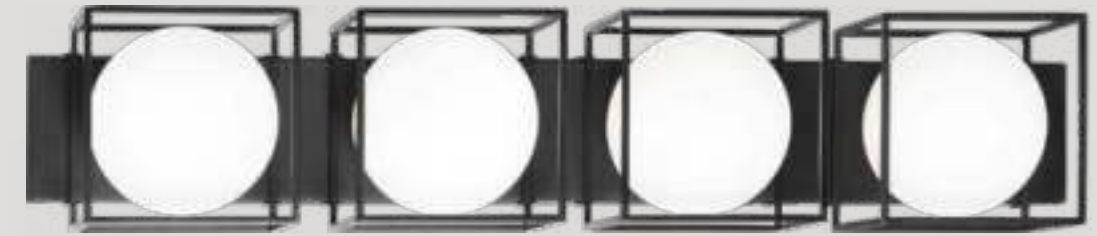

S03804BK

S03804AG/BK/CH

Dimension. 34 7/8"W x 6 3/4"H x 7 3/4"E

Lamping. 4x60W Medium Base-E26 120V

Finish. Aged Gold Brass / Black / Chrome

Canopy. 34 7/8"W x 4 3/4"H x 1"E

H/CTR. 3 3/8"