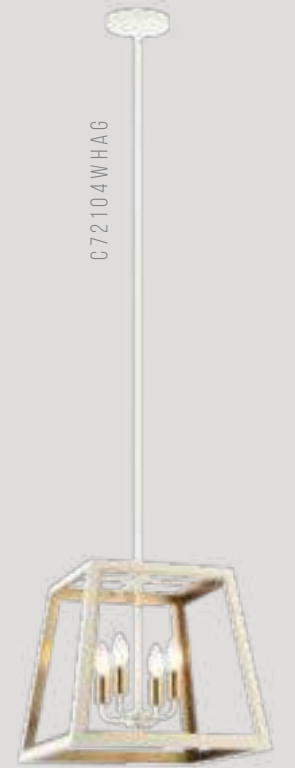

C72104WHAG

SEMI-FLUSH MOUNTS

C72104MBAG/WHAG

Dimension. 16"L x 16"W x 14 5/8"H
Lamping. 4x60W Candelabra Base-E12 120V
Canopy. Ø4 3/4" x 7/8"H
Rod / Wire. 42" (12"x3+6"x1) / 120" Max.