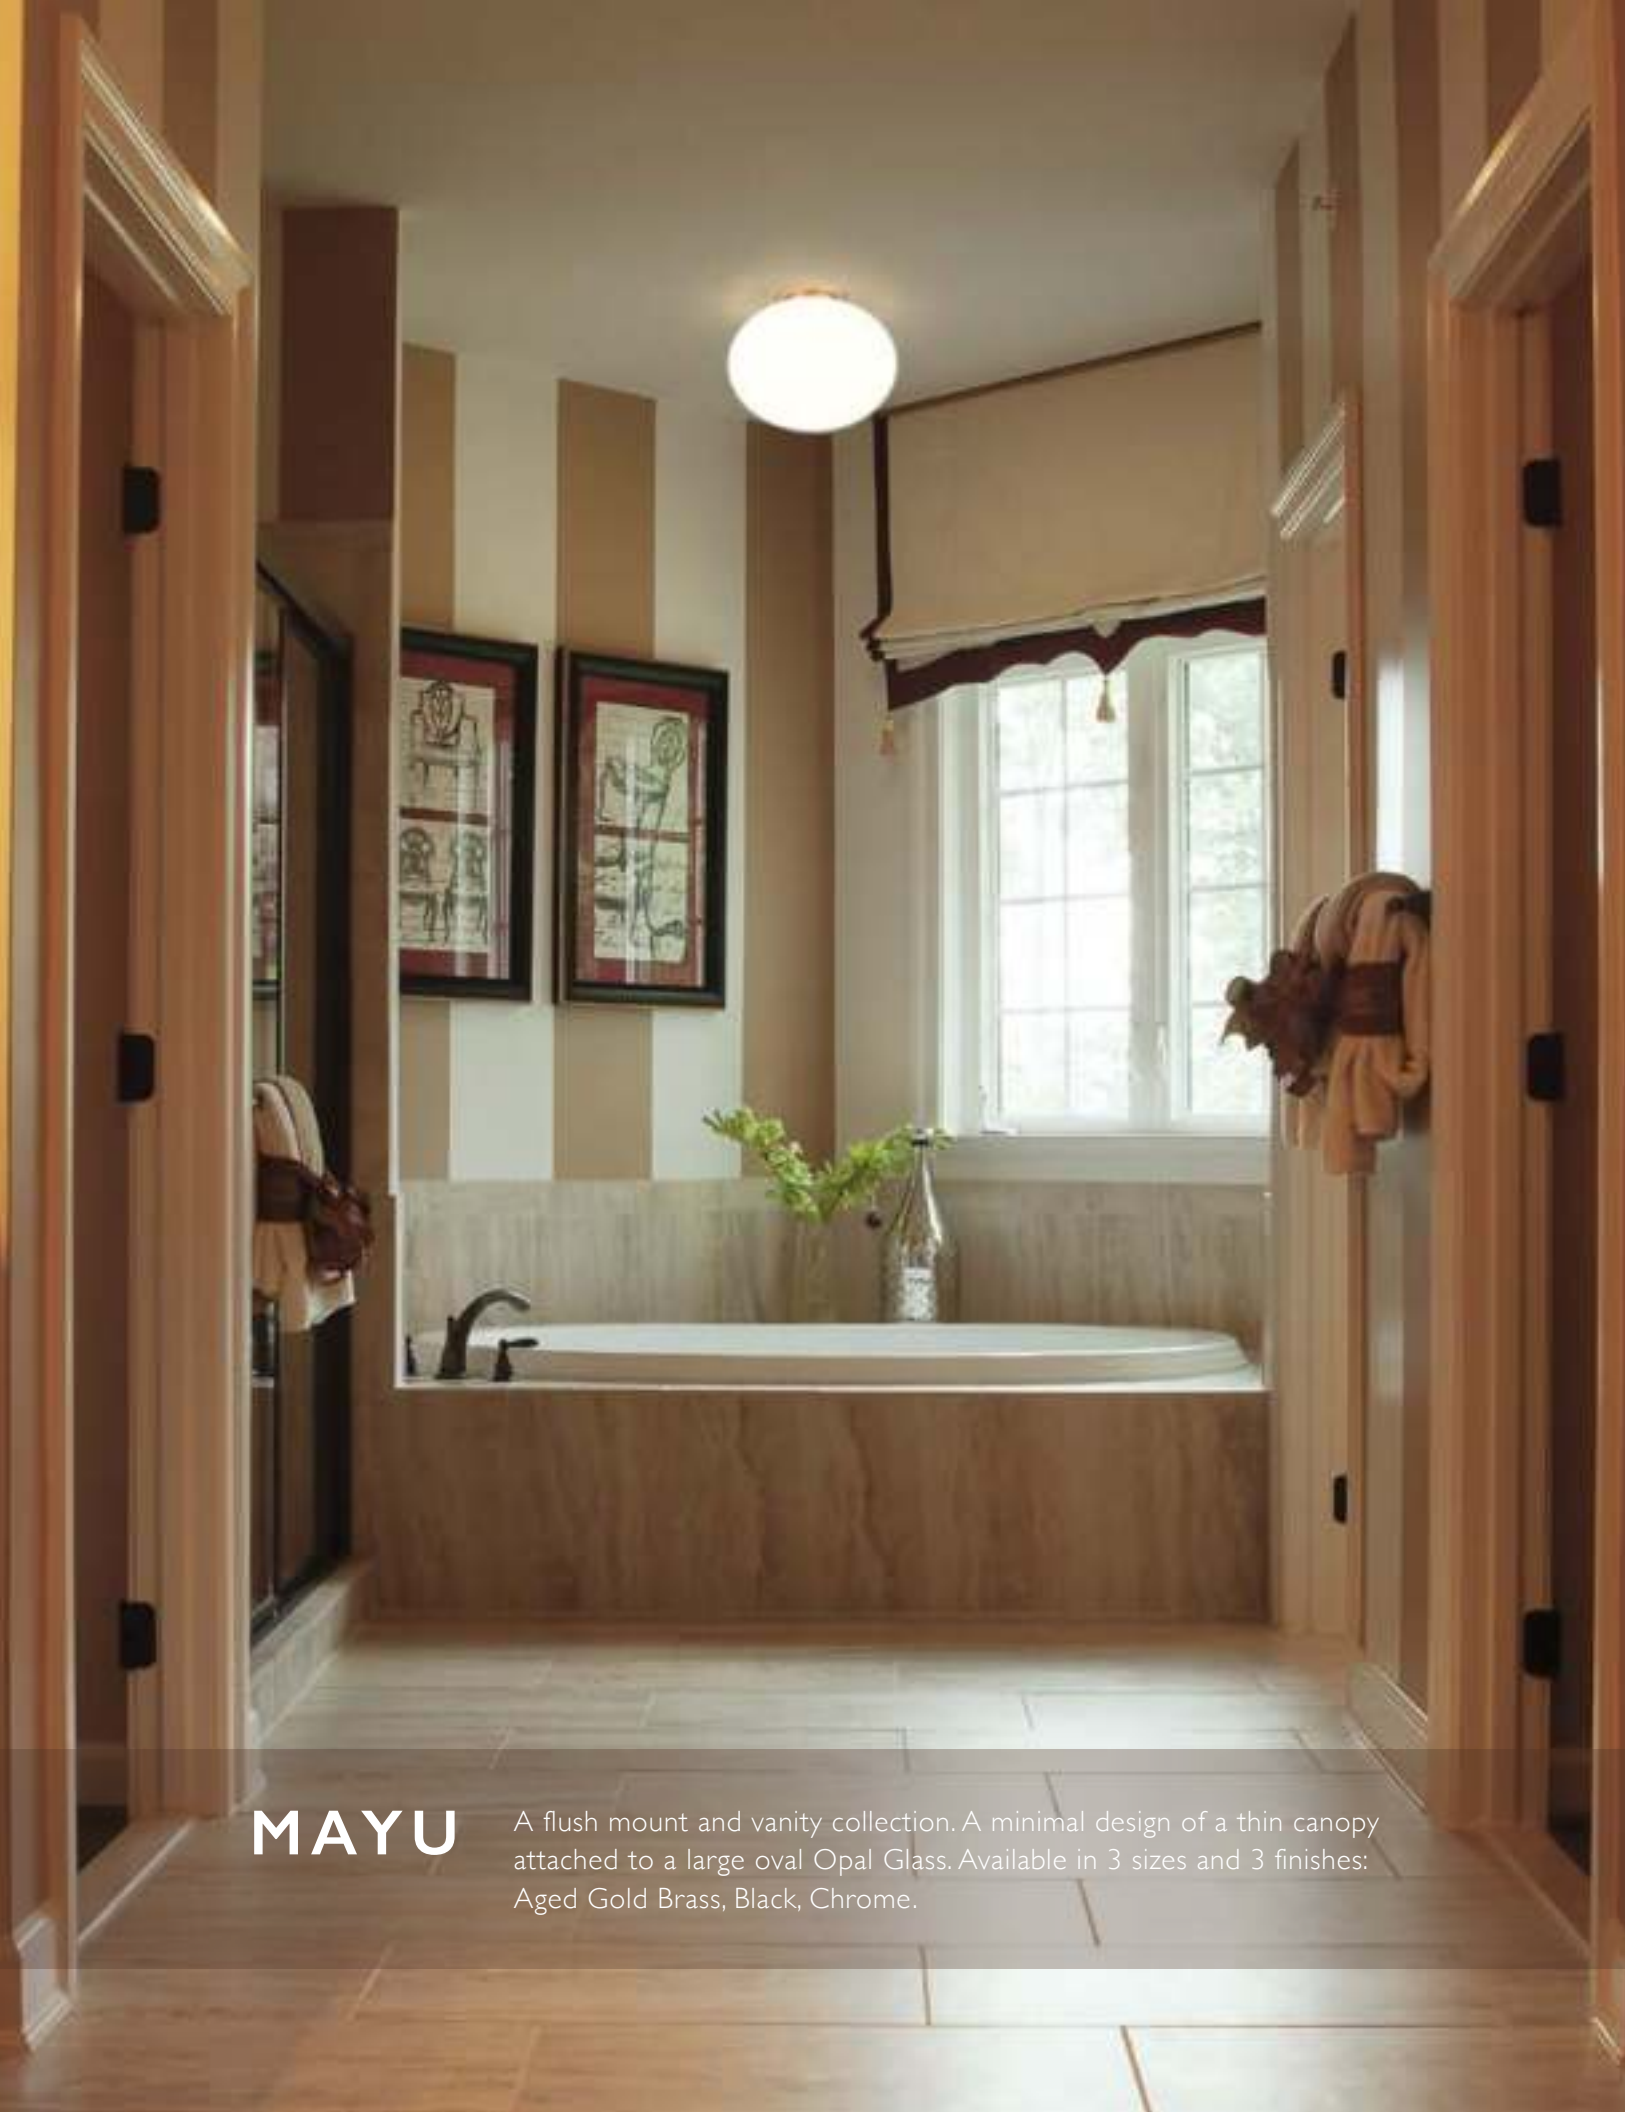

MAYU

A flush mount and vanity collection. A minimal design of a thin canopy attached to a large oval Opal Glass. Available in 3 sizes and 3 finishes: Aged Gold Brass, Black, Chrome.

WX12101AGOP/BKOP/CHOP

Dimension. Ø6" x 4 7/8"E
Lamping. 1x40W G9 120V
Shade. Opal Glass
Canopy. Ø4 3/8" x 1/8"E
H/CTR. 3"

WX12111AGOP/BKOP/CHOP

Dimension. Ø8" x 6 3/8"E
Lamping. 1x60W Candelabra Base-E12 120V
Shade. Opal Glass
Canopy. Ø4 3/8" x 1/8"E
H/CTR. 4"

WX12121AGOP/BKOP/CHOP

Dimension. Ø10" x 8"E
Lamping. 1x60W Medium Base-E26 120V
Shade. Opal Glass
Canopy. Ø4 3/8" x 1/8"E
H/CTR. 5"