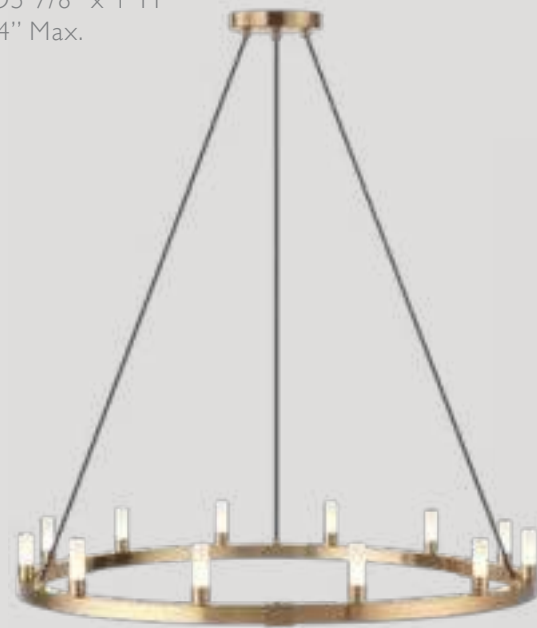

C75209AG/MB

Dimension. Ø30" x 4 1/2"H
Lamping. 9x40W G9 120V
Canopy. Ø5 7/8" x 1"H
Wire. 144" Max.

C75212AG