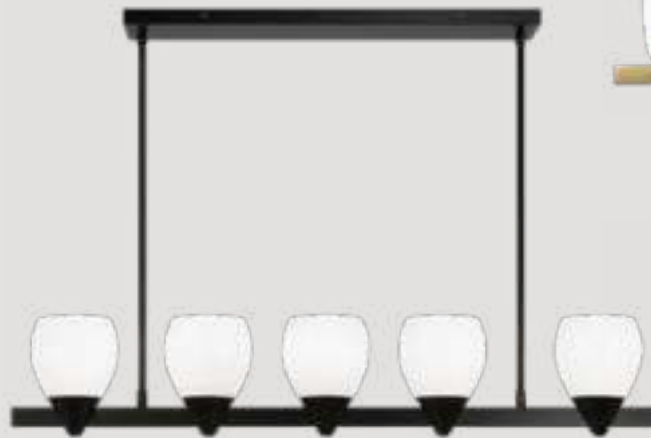

## C74003AG/BK

Dimension. 17 3/8"L x 15 3/8"W x 11 7/8"H  
 Lamping. 3x40W Candelabra Base-E12 120V  
 Canopy. Ø4 3/4" x 1"H  
 Rod / Wire. 42" (12"x3 + 6"x1) / 144" Max.

C74015AG

C74015BK