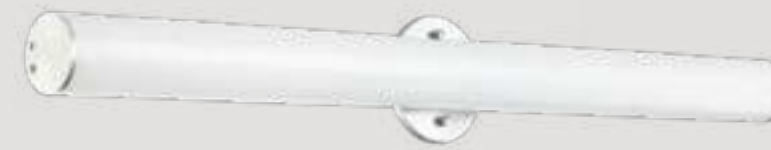

S05823OB

Dimension. 23 3/8"W x 4 3/8"H x 2 1/2"E
Lamping. 1x24W LED Dimmable
Lumens(total/delivered). 2400 / 1867.6
Colour Temp / CRI. 3000K / 90
Finish. Oxidized Black
Canopy. Ø4 3/8" x 1/4"E
H/CTR. 2 1/8" or 11 3/4"