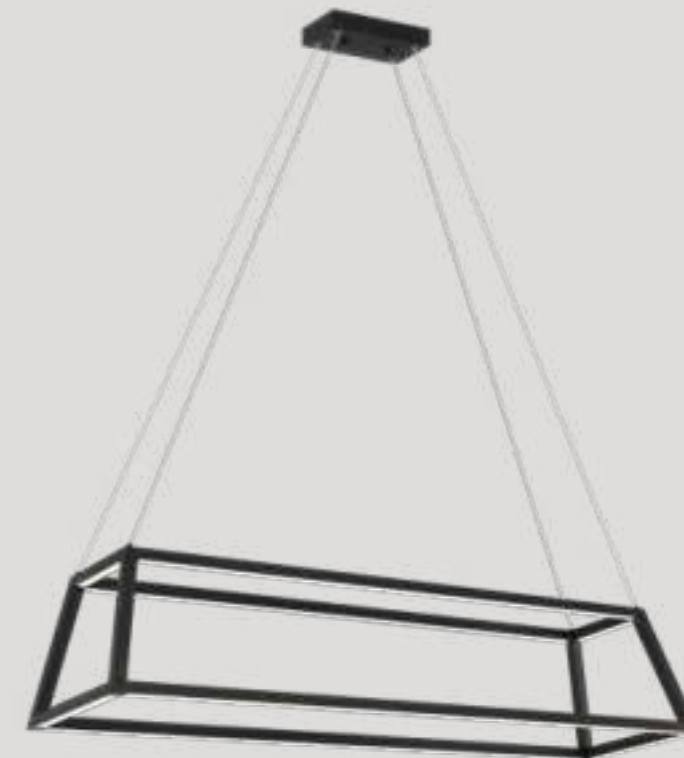

C81316MB/MW

Dimension. 16"L x 16"W x 14"H
Lamping. 1x40W LED Dimmable
Lumens(total.delivered). 4000 / 3000
Colour Temp . CRI. 3000K / 90
Canopy. 4 1/2"L x 4 1/2"W x 1 3/8"H
Wire. 144" Max.

C81346MB/MW

Dimension. 46"L x 12"W x 10"H
Lamping. 1x48W LED Dimmable
Lumens(total.delivered). 4800 / 3600
Colour Temp . CRI. 3000K / 90
Canopy. 10"L x 4 3/8"W x 1 3/8"H
Wire. 144" Max.

C81346MB

CARLINGTON

Carlinton is simplicity at it's best. The LED is powered by a driver in the canopy and lights the underside of the metal frame. It is suspended with silver cord and offers a direct uncomplicated vibe.

MB - MATTE BLACK

MW - MATTE WHITE