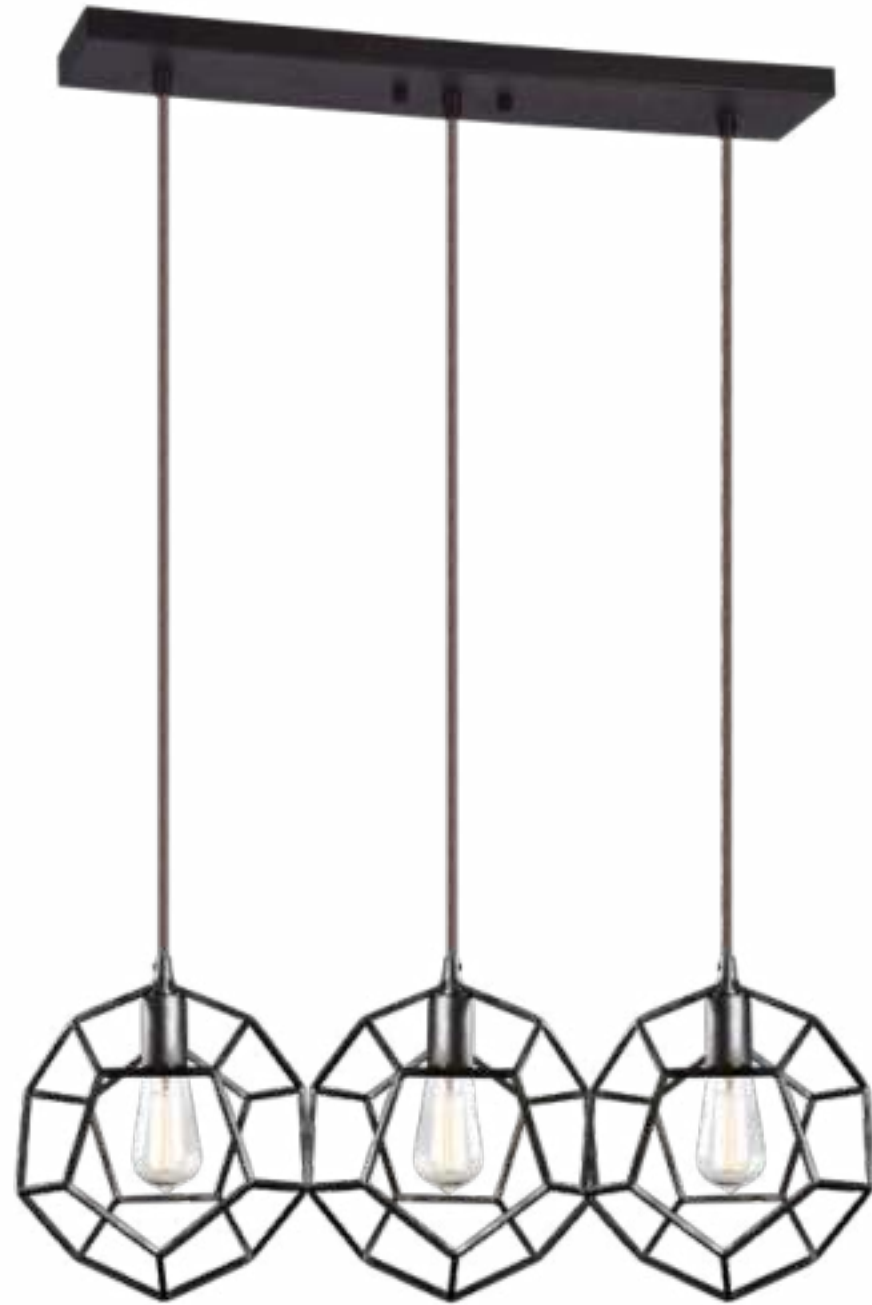

### X54601RB

Dimension. 8"W x 9 5/8"H  
Lamping. 1x100W Medium Base-E26 120V  
Canopy. Ø4 3/4" x 1"H

C54643RB

**C54643RB**

Dimension. 29"L x 9 1/2"W x 10 1/2"H  
 Lamping. 3x100W Medium Base-E26 120V  
 Canopy. 24 7/8"L x 4 3/4"W x 1"H  
 Cord Colour. Brown Fabric  
 Wire. 144" Max.