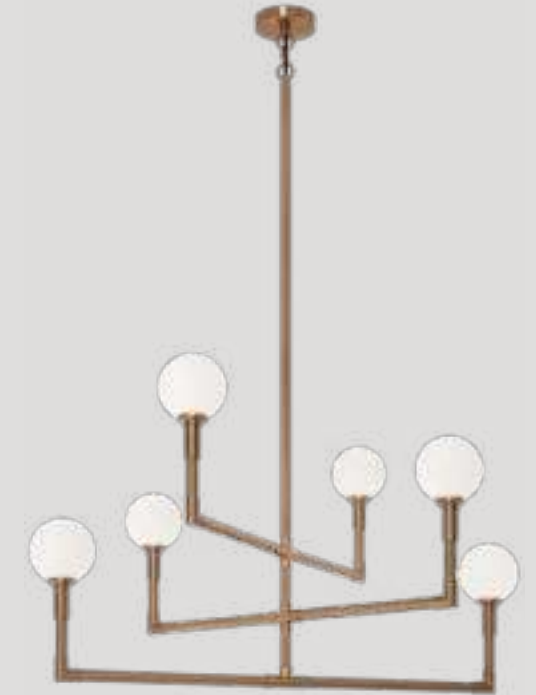

C64806AGOP