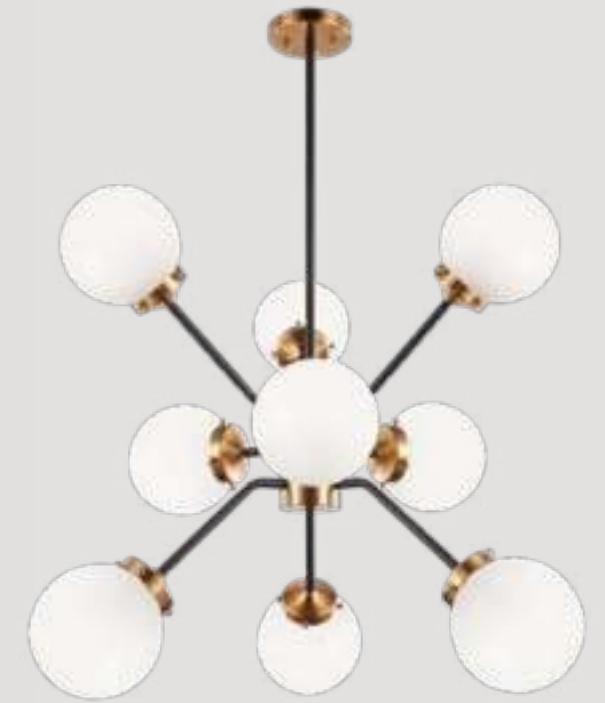

C72309AGOP