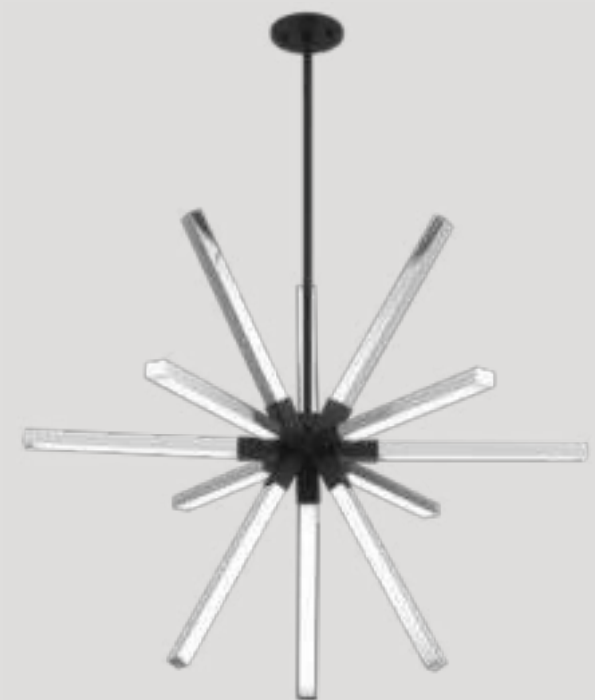

C66812MBCH

C66812MBAG/MBCH

Dimension. Ø32" x 26 1/2"H
Lamping. 12x12W LED Dimmable
Lumens(total/delivered). 14400 / 10800
Colour Temp / CRI. 3000K / 90
Canopy. Ø4 3/8" x 3/8"H
Rod / Wire. 42" (12"x3+6"x1) / 144" Max.