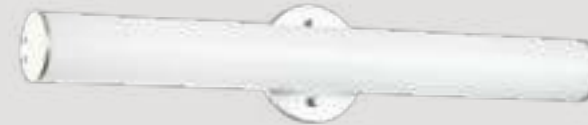

## MARDONE

WALL / VANITY

The *Mardone* LED collection is a simple series with a long cylindrical shape and a removable canopy. Designed with a smooth tube of frosted acrylic shade, it evokes calmness. The 2 finishes: Aluminum and Oxidized Black will bring a subtle, clean and modern feel to any room.