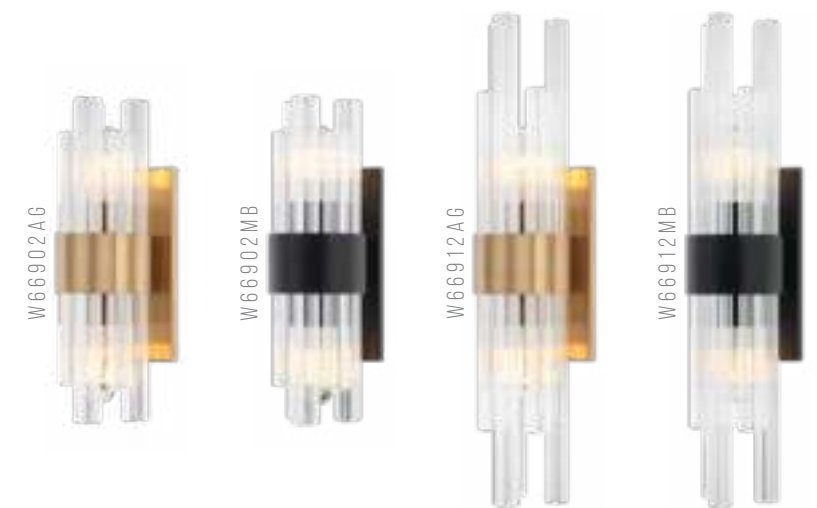

WALL / VANITY

W66902AG/MB

Dimension. 5"W x 16"H x 6"E
Lamping. 2x40W Medium Base-E26 120V
Canopy. 4 3/4"W x 10"H x 5/8"E
H/CTR. 8"

W66912AG/MB

Dimension. 5"W x 24"H x 6"E
Lamping. 2x40W Medium Base-E26 120V
Canopy. 4 3/4"W x 10"H x 5/8"E
H/CTR. 12"