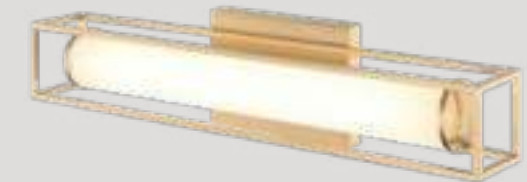

NEW SIZES

S02326AG/MB NEW

Dimension. 26"W x 4 3/8"H x 3 5/8"E
Lamping. 1x24W LED Dimmable
Lumens(total/delivered). 2400 / 1800
Colour Temp / CRI. 3000K / 90
Canopy. 4 3/8"W x 4 3/8"H x 3/4"E
H/CTR. 2 1/8" or 13"

S02320AG/MB

Dimension. 19 3/4"W x 4 3/8"H x 3 5/8"E
Lamping. 1x16W LED Dimmable
Lumens(total/delivered). 1600 / 1200
Colour Temp / CRI. 3000K / 90
Canopy. 4 3/8"W x 4 3/8"H x 3/4"E
H/CTR. 2 1/8" or 9 7/8"

S02320AG

S02335AG/MB

Dimension. 35 3/8"W x 4 3/8"H x 3 5/8"E
Lamping. 2x16W LED Dimmable
Lumens(total/delivered). 3200 / 2400
Colour Temp / CRI. 3000K / 90
Canopy. 4 3/8"W x 4 3/8"H x 3/4"E
H/CTR. 2 1/8" or 17 3/4"

FLANNIGAN

The *Flannigan* wall vanity series, available in 3 sizes. The LED cylinder tube is surrounded by a metal frame in Aged Gold Brass or Matte Black finish for a very striking polished look.

AG - AGED GOLD BRASS

MB - MATTE BLACK