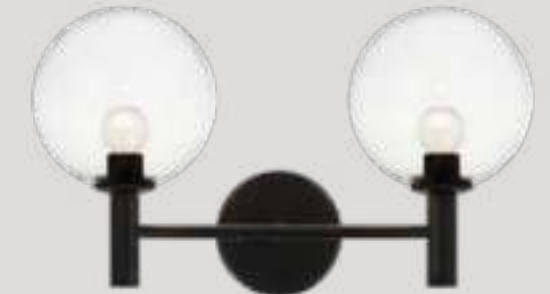

S06002BKCL

S06001AGCL/AGOP/BKCL/BKOP

Dimension. 5 7/8"W x 9 5/8"H x 8"E
Lamping. 1x40W Candelabra Base-E12 120V
Canopy. Ø4 3/4" x 1"E
H/CTR. 7 1/4" or 2 3/8"

S06002AGCL/AGOP/BKCL/BKOP

Dimension. 17"W x 9 5/8"H x 8"E
Lamping. 2x40W Candelabra Base-E12 120V
Canopy. Ø4 3/4" x 1"E
H/CTR. 7 1/4" or 2 3/8"