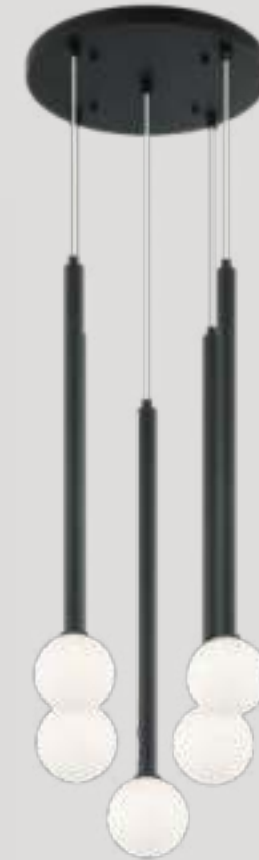

C63105MB

C63103AG/MB

Dimension. Ø11" x 168 5/8"H Max.
Lamping. 3x10W G9 120V
Canopy. Ø11" x 1"H
Cord Colour. Silver Fabric
Wire. 144" Max.

C63112AG/MB

Dimension. Ø23 5/8" x 168 5/8"H Max.
Lamping. 12x10W G9 120V
Canopy. Ø23 5/8" x 1"H
Cord Colour. Silver Fabric
Wire. 144" Max.

C63105AG/MB

Dimension. Ø13 7/8" x 168 5/8"H Max.
Lamping. 5x10W G9 120V
Canopy. Ø13 7/8" x 1"H
Cord Colour. Silver Fabric
Wire. 144" Max.

C63107AG/MB

Dimension. Ø17 3/4" x 168 5/8"H Max.
Lamping. 7x10W G9 120V
Canopy. Ø17 3/4" x 1"H
Cord Colour. Silver Fabric
Wire. 144" Max.