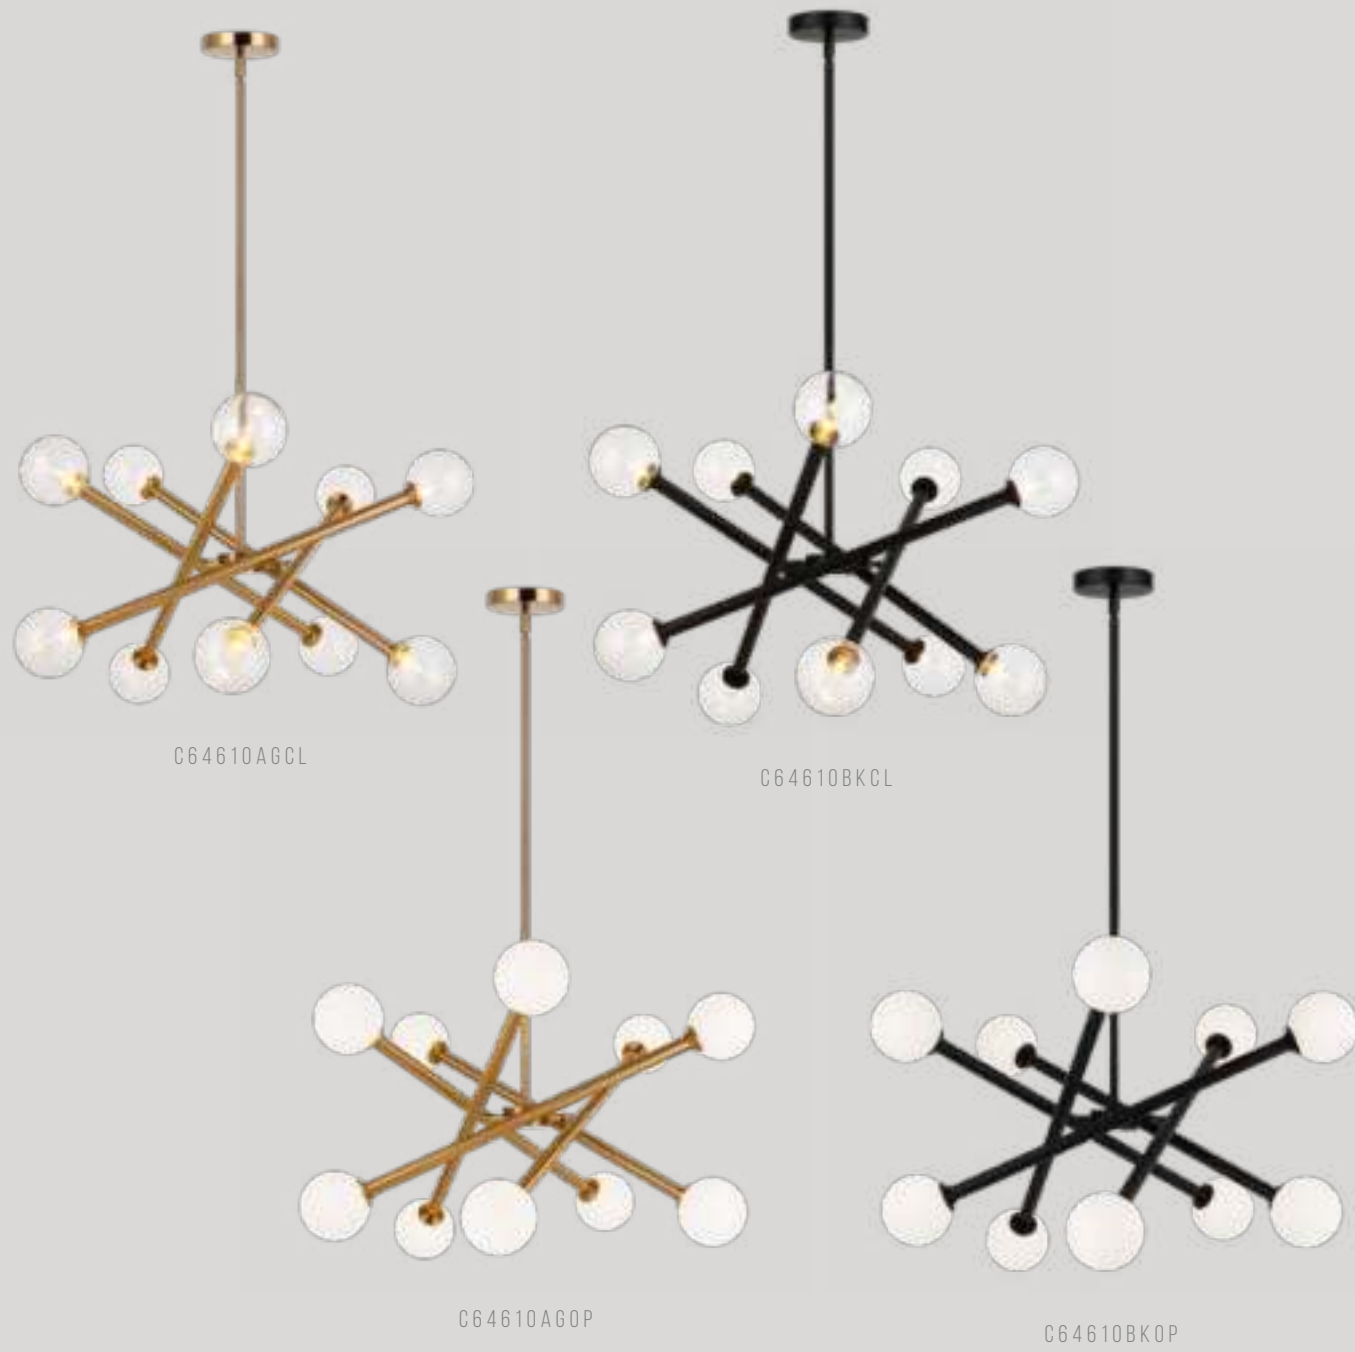

AG - AGED GOLD BRASS

BK - BLACK

CL - CLEAR GLASS

OP - OPAL GLASS

**C64606AGCL/AGOP/BKCL/BKOP**

Dimension. Ø27 7/8" x 16 1/8"H

Lamping. 6x40W Candelabra Base-E12 120V

Canopy. Ø4 3/4" x 7/8"H

Rod / Wire. 42" (12"x3 + 6"x1) / 144" Max.

C64610AGCL

C64610BKCL

C64610AGOP

C64610BKOP

**C64610AGCL/AGOP/BKCL/BKOP**

Dimension. Ø31 1/4" x 18"H  
 Lamping. 10x40W Candelabra Base-E12 120V  
 Canopy. Ø4 3/4" x 7/8"H  
 Rod / Wire. 42" (12"x3 + 6"x1) / 144" Max.