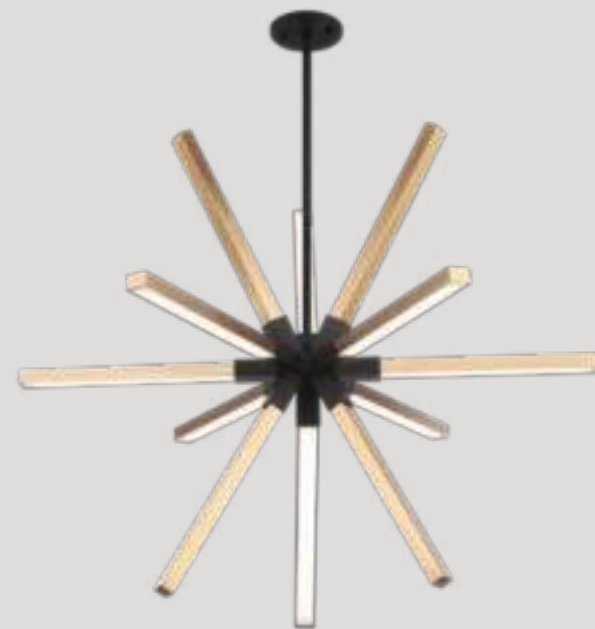

C66812MBAG