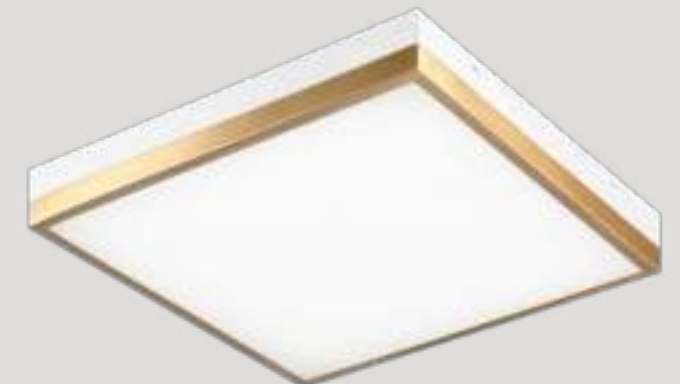

M11414WHAG

M11411BKAG/WHAG

Dimension. 11"L x 11"W x 2"H
Lamping. 1x20W LED Dimmable
Lumens(total/delivered). 2000 / 1300
Colour Temp / CRI. 3000K / 90
Shade. Frosted Glass

M11414BKAG/WHAG

Dimension. 14"L x 14"W x 2"H
Lamping. 1x30W LED Dimmable
Lumens(total/delivered). 3000 / 1950
Colour Temp / CRI. 3000K / 90
Shade. Frosted Glass