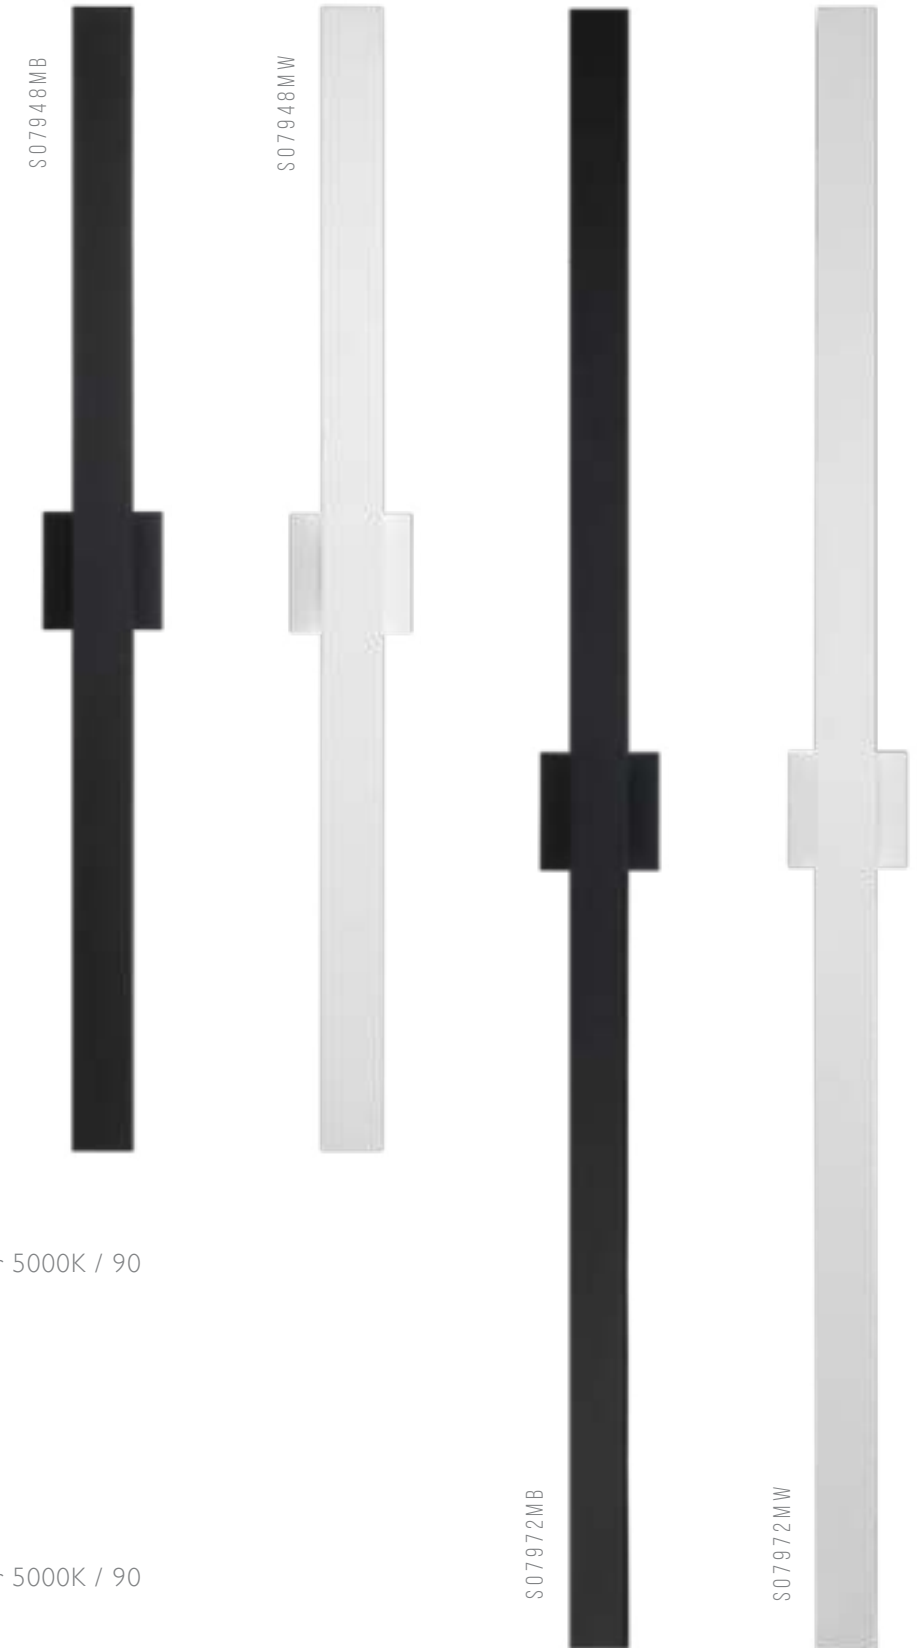

S07972MB/MW

Dimension. 5"W x 72"H x 2 1/8"E
Lamping. 4x16W LED Dimmable
Lumens(total/delivered). 6400 / 4800
Colour Temp* / CRI. 3000K, 4000K or 5000K / 90
Canopy. 5"W x 5"H x 1/2"E
H/CTR. 36" or 2 1/2"

*Features a 3CCT to adjust the 3 selectable colour temperature