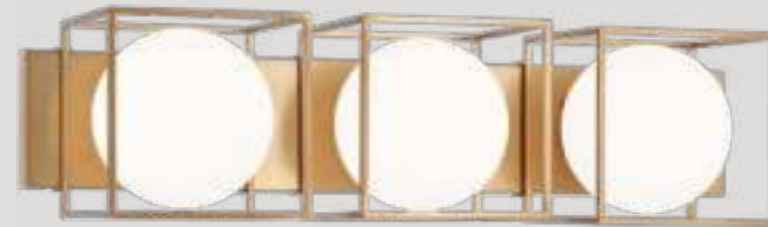

S03811AG/BK/CH

Dimension. 6 3/4"W x 13 3/4"H x 7 3/4"E
Lamping. 1x60W Medium Base-E26 120V
Finish. Aged Gold Brass / Black / Chrome
Canopy. 4 3/4"W x 13 3/4"H x 1"E
H/CTR. 6 7/8"

VIEW MORE WALL SCNCE OPTIONS ON PAGE 392

S03801AG/BK/CH

Dimension. 6 3/4"W x 13 3/4"H x 7 3/4"E
Lamping. 1x60W Medium Base-E26 120V
Finish. Aged Gold Brass / Black / Chrome
Canopy. 4 3/4"W x 13 3/4"H x 1"E
H/CTR. 6 7/8"

VIEW MORE WALL SCNCE OPTIONS ON PAGE 392

S03802AG/BK/CH

Dimension. 17 1/2"W x 6 3/4"H x 7 3/4"E
Lamping. 2x60W Medium Base-E26 120V
Finish. Aged Gold Brass / Black / Chrome
Canopy. 17 1/2"W x 4 3/4"H x 1"E
H/CTR. 3 3/8"

S03803AG

S03803AG/BK/CH

Dimension. 26 1/4"W x 6 3/4"H x 7 3/4"E
Lamping. 3x60W Medium Base-E26 120V
Finish. Aged Gold Brass / Black / Chrome
Canopy. 26 1/4"W x 4 3/4"H x 1"E
H/CTR. 3 3/8"