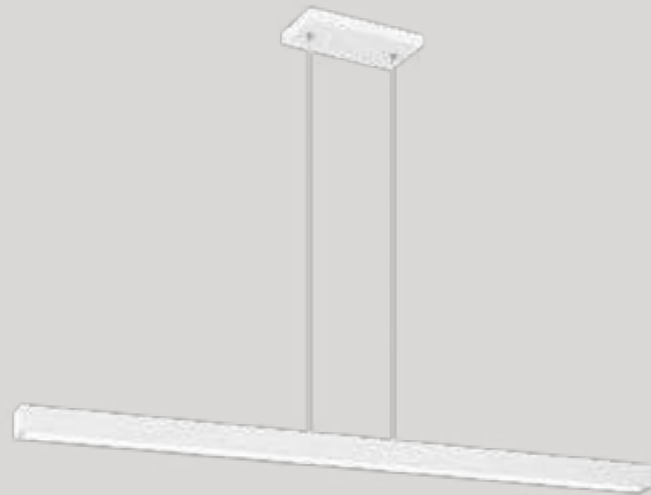

C80842MW

C80833MB/MW

Dimension. 33"L x 1 5/8"W x 1 5/8"H
Lamping. 2x16W LED Dimmable
Lumens(total/delivered). 3200 / 2400
Colour Temp*/CRI. 3000K, 4000K or 5000K / 90
Canopy. 8"L x 4 3/8"W x 7/8"H
Wire. 144" Max.

C80842MB/MW

Dimension. 42"L x 1 5/8"W x 1 5/8"H
Lamping. 2x20W LED Dimmable
Lumens(total/delivered). 4000 / 3000
Colour Temp*/CRI. 3000K, 4000K or 5000K / 90
Canopy. 8"L x 4 3/8"W x 7/8"H
Wire. 144" Max.