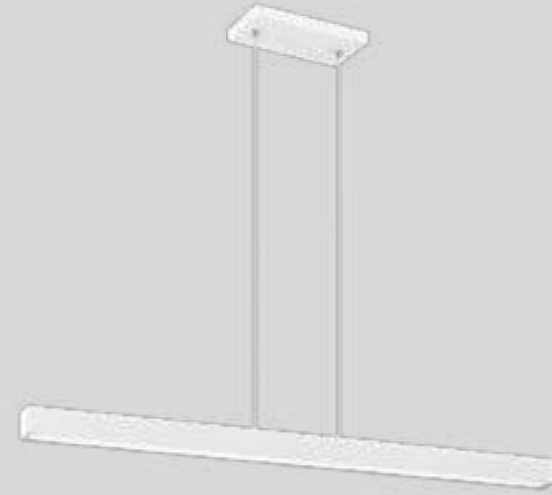

C80833MW

C80833MB/MW

Dimension. 33"L x 1 5/8"W x 1 5/8"H
Lamping. 2x16W LED Dimmable
Lumens(total/delivered). 3200 / 2400
Colour Temp*/CRI. 3000K, 4000K or 5000K / 90
Canopy. 8"L x 4 3/8"W x 7/8"H
Wire. 144" Max.

C80842MB/MW

Dimension. 42"L x 1 5/8"W x 1 5/8"H
Lamping. 2x20W LED Dimmable
Lumens(total/delivered). 4000 / 3000
Colour Temp*/CRI. 3000K, 4000K or 5000K / 90
Canopy. 8"L x 4 3/8"W x 7/8"H
Wire. 144" Max.

W80818MB/MW

Dimension. 18"W x 4 3/8"H x 2 3/8"E
Lamping. 1x16W LED Dimmable
Lumens(total/delivered). 1600 / 1200
Colour Temp*/CRI. 3000K, 4000K or 5000K / 90
Canopy. 6"L x 4 3/8"W x 7/8"E
H/CTR. 2 1/8"

W80824MB/MW

Dimension. 23 1/2"W x 4 3/8"H x 2 3/8"E
Lamping. 1x24W LED Dimmable
Lumens(total/delivered). 2400 / 1800
Colour Temp*/CRI. 3000K, 4000K or 5000K / 90
Canopy. 6"L x 4 3/8"W x 7/8"E
H/CTR. 2 1/8"

W80833MB/MW

Dimension. 33"W x 4 3/8"H x 2 3/8"E
Lamping. 2x16W LED Dimmable
Lumens(total/delivered). 3200 / 2400
Colour Temp*/CRI. 3000K, 4000K or 5000K / 90
Canopy. 6"L x 4 3/8"W x 7/8"E
H/CTR. 2 1/8"