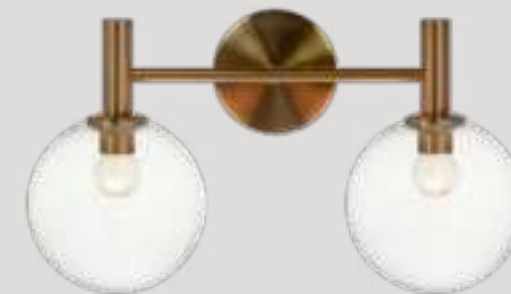

S06002AGCL