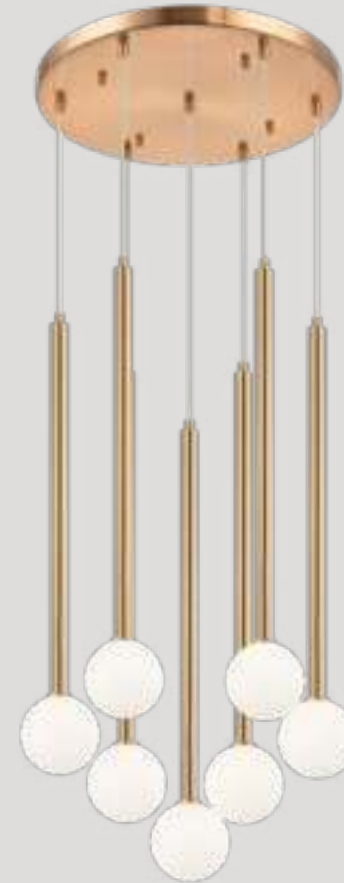

C63107AG

C63103AG/MB

Dimension. Ø11" x 168 5/8"H Max.
Lamping. 3x10W G9 120V
Canopy. Ø11" x 1"H
Cord Colour. Silver Fabric
Wire. 144" Max.

C63112AG/MB

Dimension. Ø23 5/8" x 168 5/8"H Max.
Lamping. 12x10W G9 120V
Canopy. Ø23 5/8" x 1"H
Cord Colour. Silver Fabric
Wire. 144" Max.

C63105AG/MB

Dimension. Ø13 7/8" x 168 5/8"H Max.
Lamping. 5x10W G9 120V
Canopy. Ø13 7/8" x 1"H
Cord Colour. Silver Fabric
Wire. 144" Max.

C63107AG/MB

Dimension. Ø17 3/4" x 168 5/8"H Max.
Lamping. 7x10W G9 120V
Canopy. Ø17 3/4" x 1"H
Cord Colour. Silver Fabric
Wire. 144" Max.