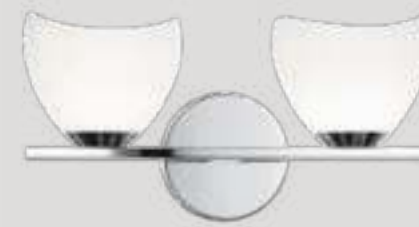

S04202CHOP