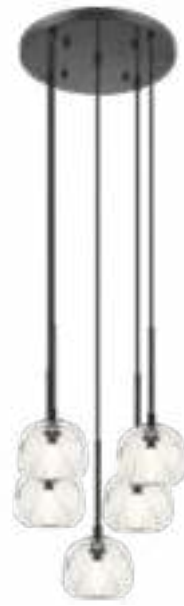

Dimension. Ø4 3/4" x 4 7/8"H  
 Lamping. 1x40W G9 120V  
 Canopy. Ø4 3/4" x 7/8"E  
 Shade. Clear Crystal-Cut Glass

X61401AG

X61401CH

X61401MB

C61435AG

C61435AGBK

C61435MB

C61435CH