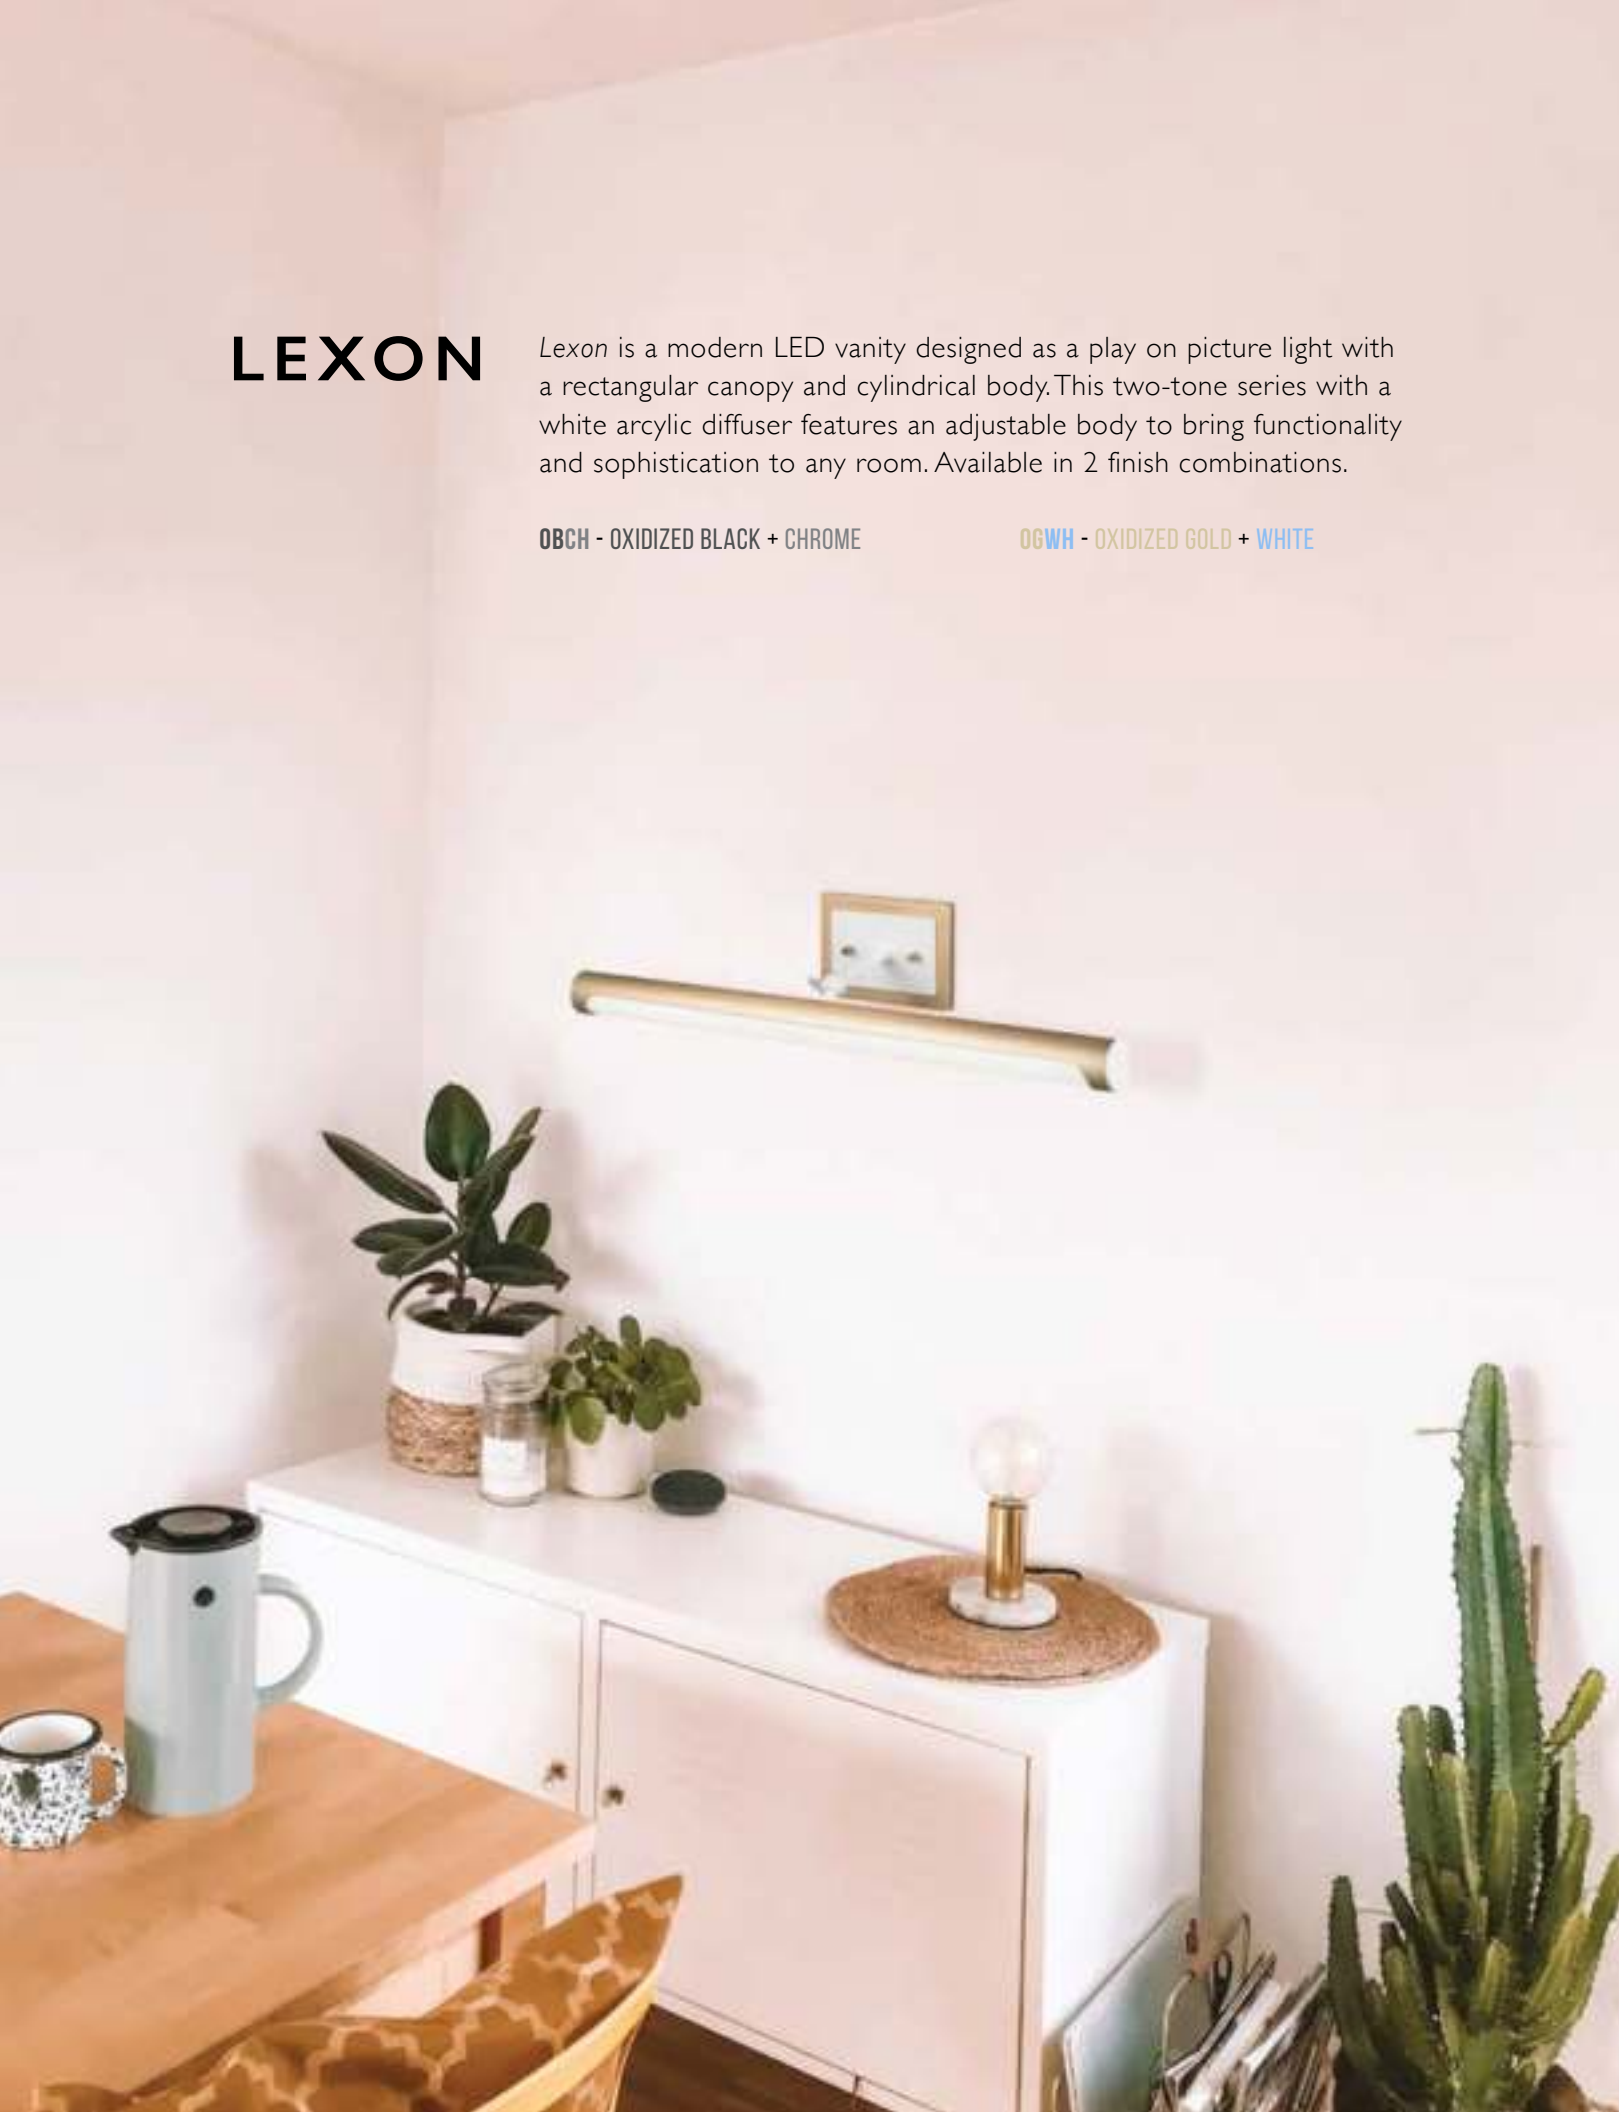

LEXON

Lexon is a modern LED vanity designed as a play on picture light with a rectangular canopy and cylindrical body. This two-tone series with a white acrylic diffuser features an adjustable body to bring functionality and sophistication to any room. Available in 2 finish combinations.

OBCH - OXIDIZED BLACK + CHROME

OGWH - OXIDIZED GOLD + WHITE

S086230BCH