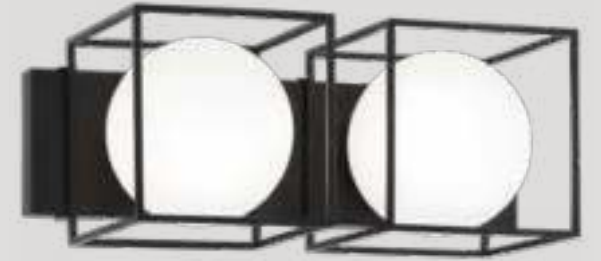

S03802BK

S03802AG/BK/CH

Dimension. 17 1/2"W x 6 3/4"H x 7 3/4"E
Lamping. 2x60W Medium Base-E26 120V
Finish. Aged Gold Brass / Black / Chrome
Canopy. 17 1/2"W x 4 3/4"H x 1"E
H/CTR. 3 3/8"