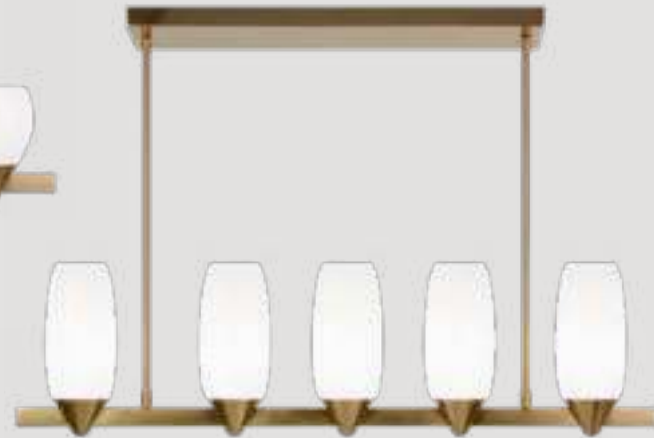

## C74003AG/BK

Dimension. 17 3/8"L x 15 3/8"W x 11 7/8"H  
 Lamping. 3x40W Candelabra Base-E12 120V  
 Canopy. Ø4 3/4" x 1"H  
 Rod / Wire. 42" (12"x3 + 6"x1) / 144" Max.

C74015AG

C74015BK