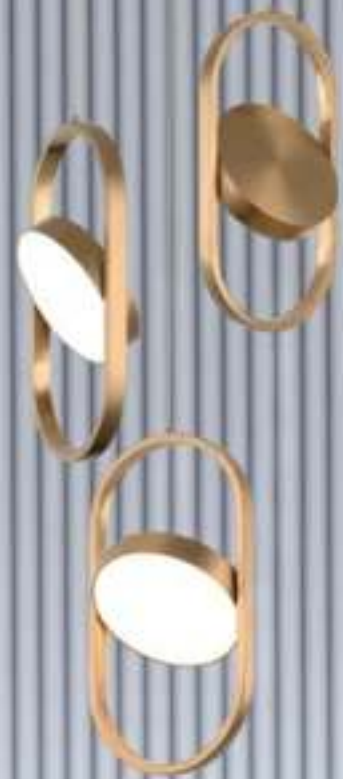

ADJUSTABLE LIGHT

KENNEDY

The *Kennedy* pendants will add a sense of whimsy to any room. The oval frame with the tilted round light with frosted white glass is a playfully quaint design that allows you to direct the light where you want. Available in Aged Gold Brass and Black and a 1 light and 3 light option.