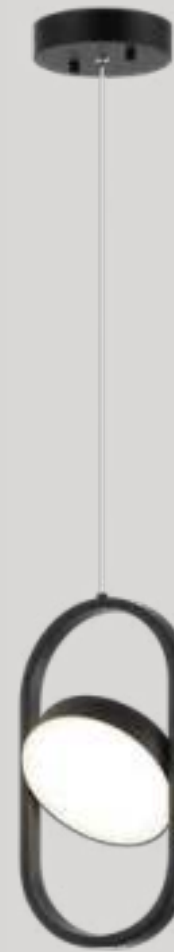

*Features a 3CCT to adjust the 3 selectable colour temperature

ADJUSTABLE LIGHT

KENNEDY

The *Kennedy* pendants will add a sense of whimsy to any room. The oval frame with the tilted round light with frosted white glass is a playfully quaint design that allows you to direct the light where you want. Available in Aged Gold Brass and Black and a 1 light and 3 light option.

AG - AGED GOLD BRASS

BK - BLACK

C32301BK

C32301AG/BK

Dimension. 7"L x 6"W x 13"H
Lamping. 1x13W LED Dimmable
Lumens(total/delivered). 650 / 487.5
Colour Temp* / CRI. 3000K, 4000K or 5000K / 90
Canopy. Ø5 1/8" x 1 1/4"H
Cord Colour. Silver
Wire. 144" Max.

C32303AG/BK

Dimension. Ø14" x 24"H
Lamping. 3x30W LED Dimmable
Lumens(total/delivered). 1500 / 1125
Colour Temp* / CRI. 3000K, 4000K or 5000K / 90
Canopy. Ø11" x 1 3/8"H
Cord Colour. Silver
Wire. 144" Max.