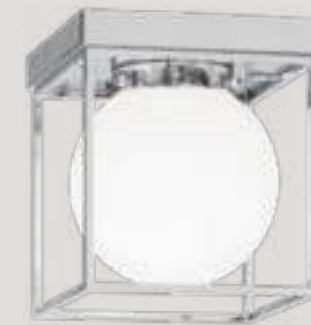

FLUSH MOUNTS

SQUIRCLE

X03801CH

WALL SCONCE OPTION

X03801AG/BK/CH

Dimension. 7"L x 7"W x 7 3/4"H
Lamping. 1x60W Medium Base-E26 120V
Canopy. 7"L x 7"W x 1"H
Finish. Aged Gold Brass / Black / Chrome

X03804AG/BK/CH

Dimension. 15"L x 15"W x 7 3/4"H
Lamping. 4x60W Medium Base-E26 120V
Canopy. 15"L x 15"W x 1"H
Finish. Aged Gold Brass / Black / Chrome