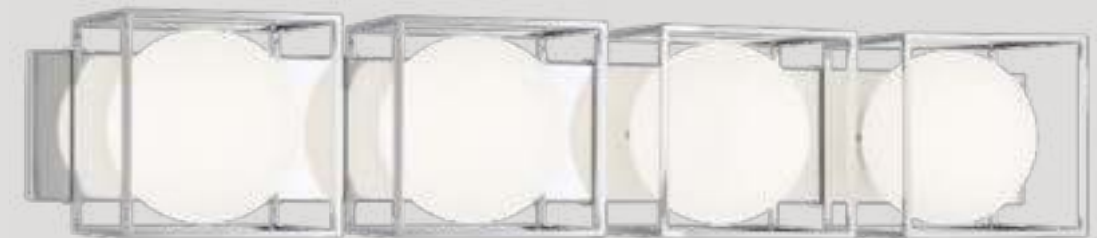

S03804CH

S03804AG/BK/CH

Dimension. 34 7/8"W x 6 3/4"H x 7 3/4"E

Lamping. 4x60W Medium Base-E26 120V

Finish. Aged Gold Brass / Black / Chrome

Canopy. 34 7/8"W x 4 3/4"H x 1"E

H/CTR. 3 3/8"