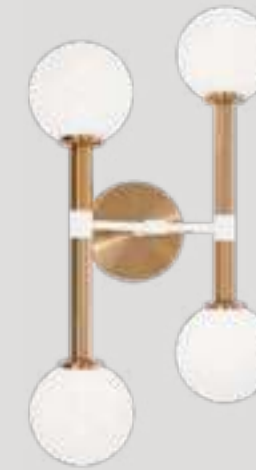

W75304AGOP