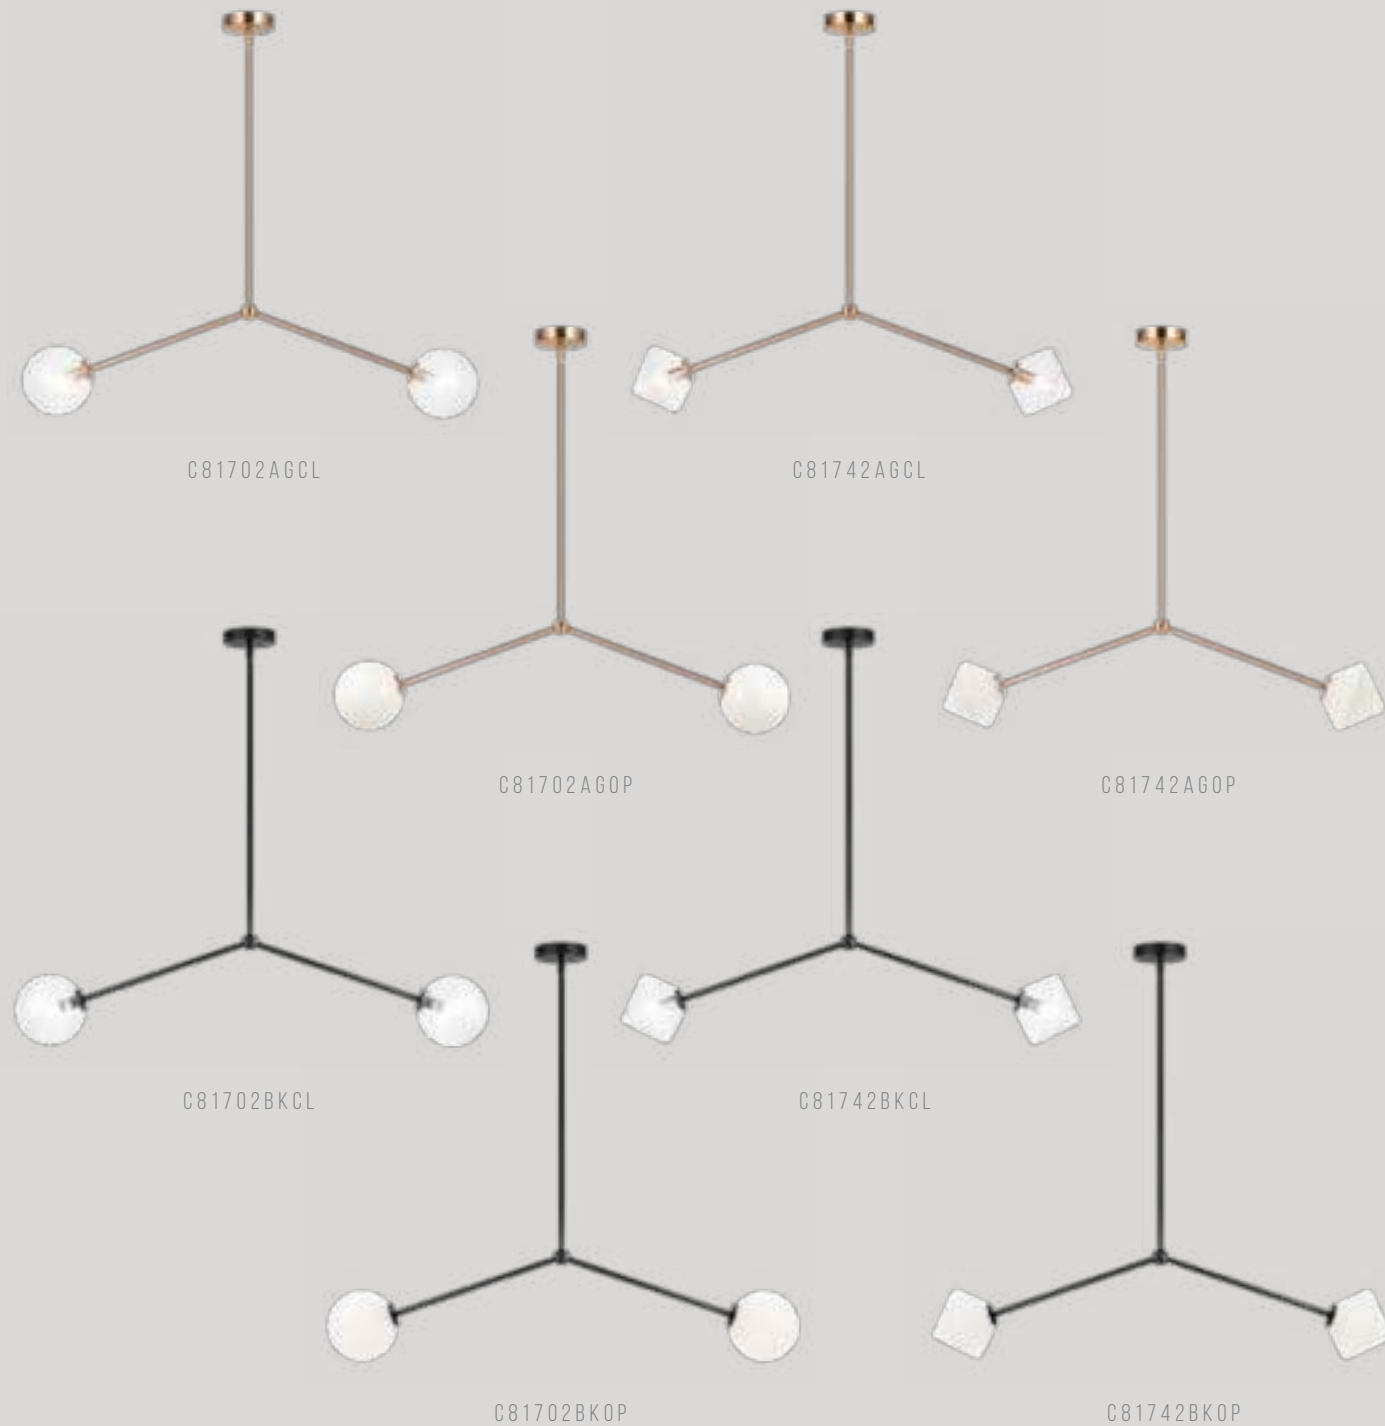

C81702AGCL/AGOP/BKCL/BKOP

Dimension. 39 1/2"L x 5 7/8"W x 9 7/8"H
Lamping. 2x40W Candelabra Base-E12 120V
Canopy. Ø4 3/4" x 1"H
Rod / Wire. 42" (12"x3+6"x1) / 144" Max.

C81742AGCL/AGOP/BKCL/BKOP

Dimension. 38 3/4"L x 6 1/4"W x 9 5/8"H
Lamping. 2x40W Candelabra Base-E12 120V
Canopy. Ø4 3/4" x 1"H
Rod / Wire. 42" (12"x3+6"x1) / 144" Max.