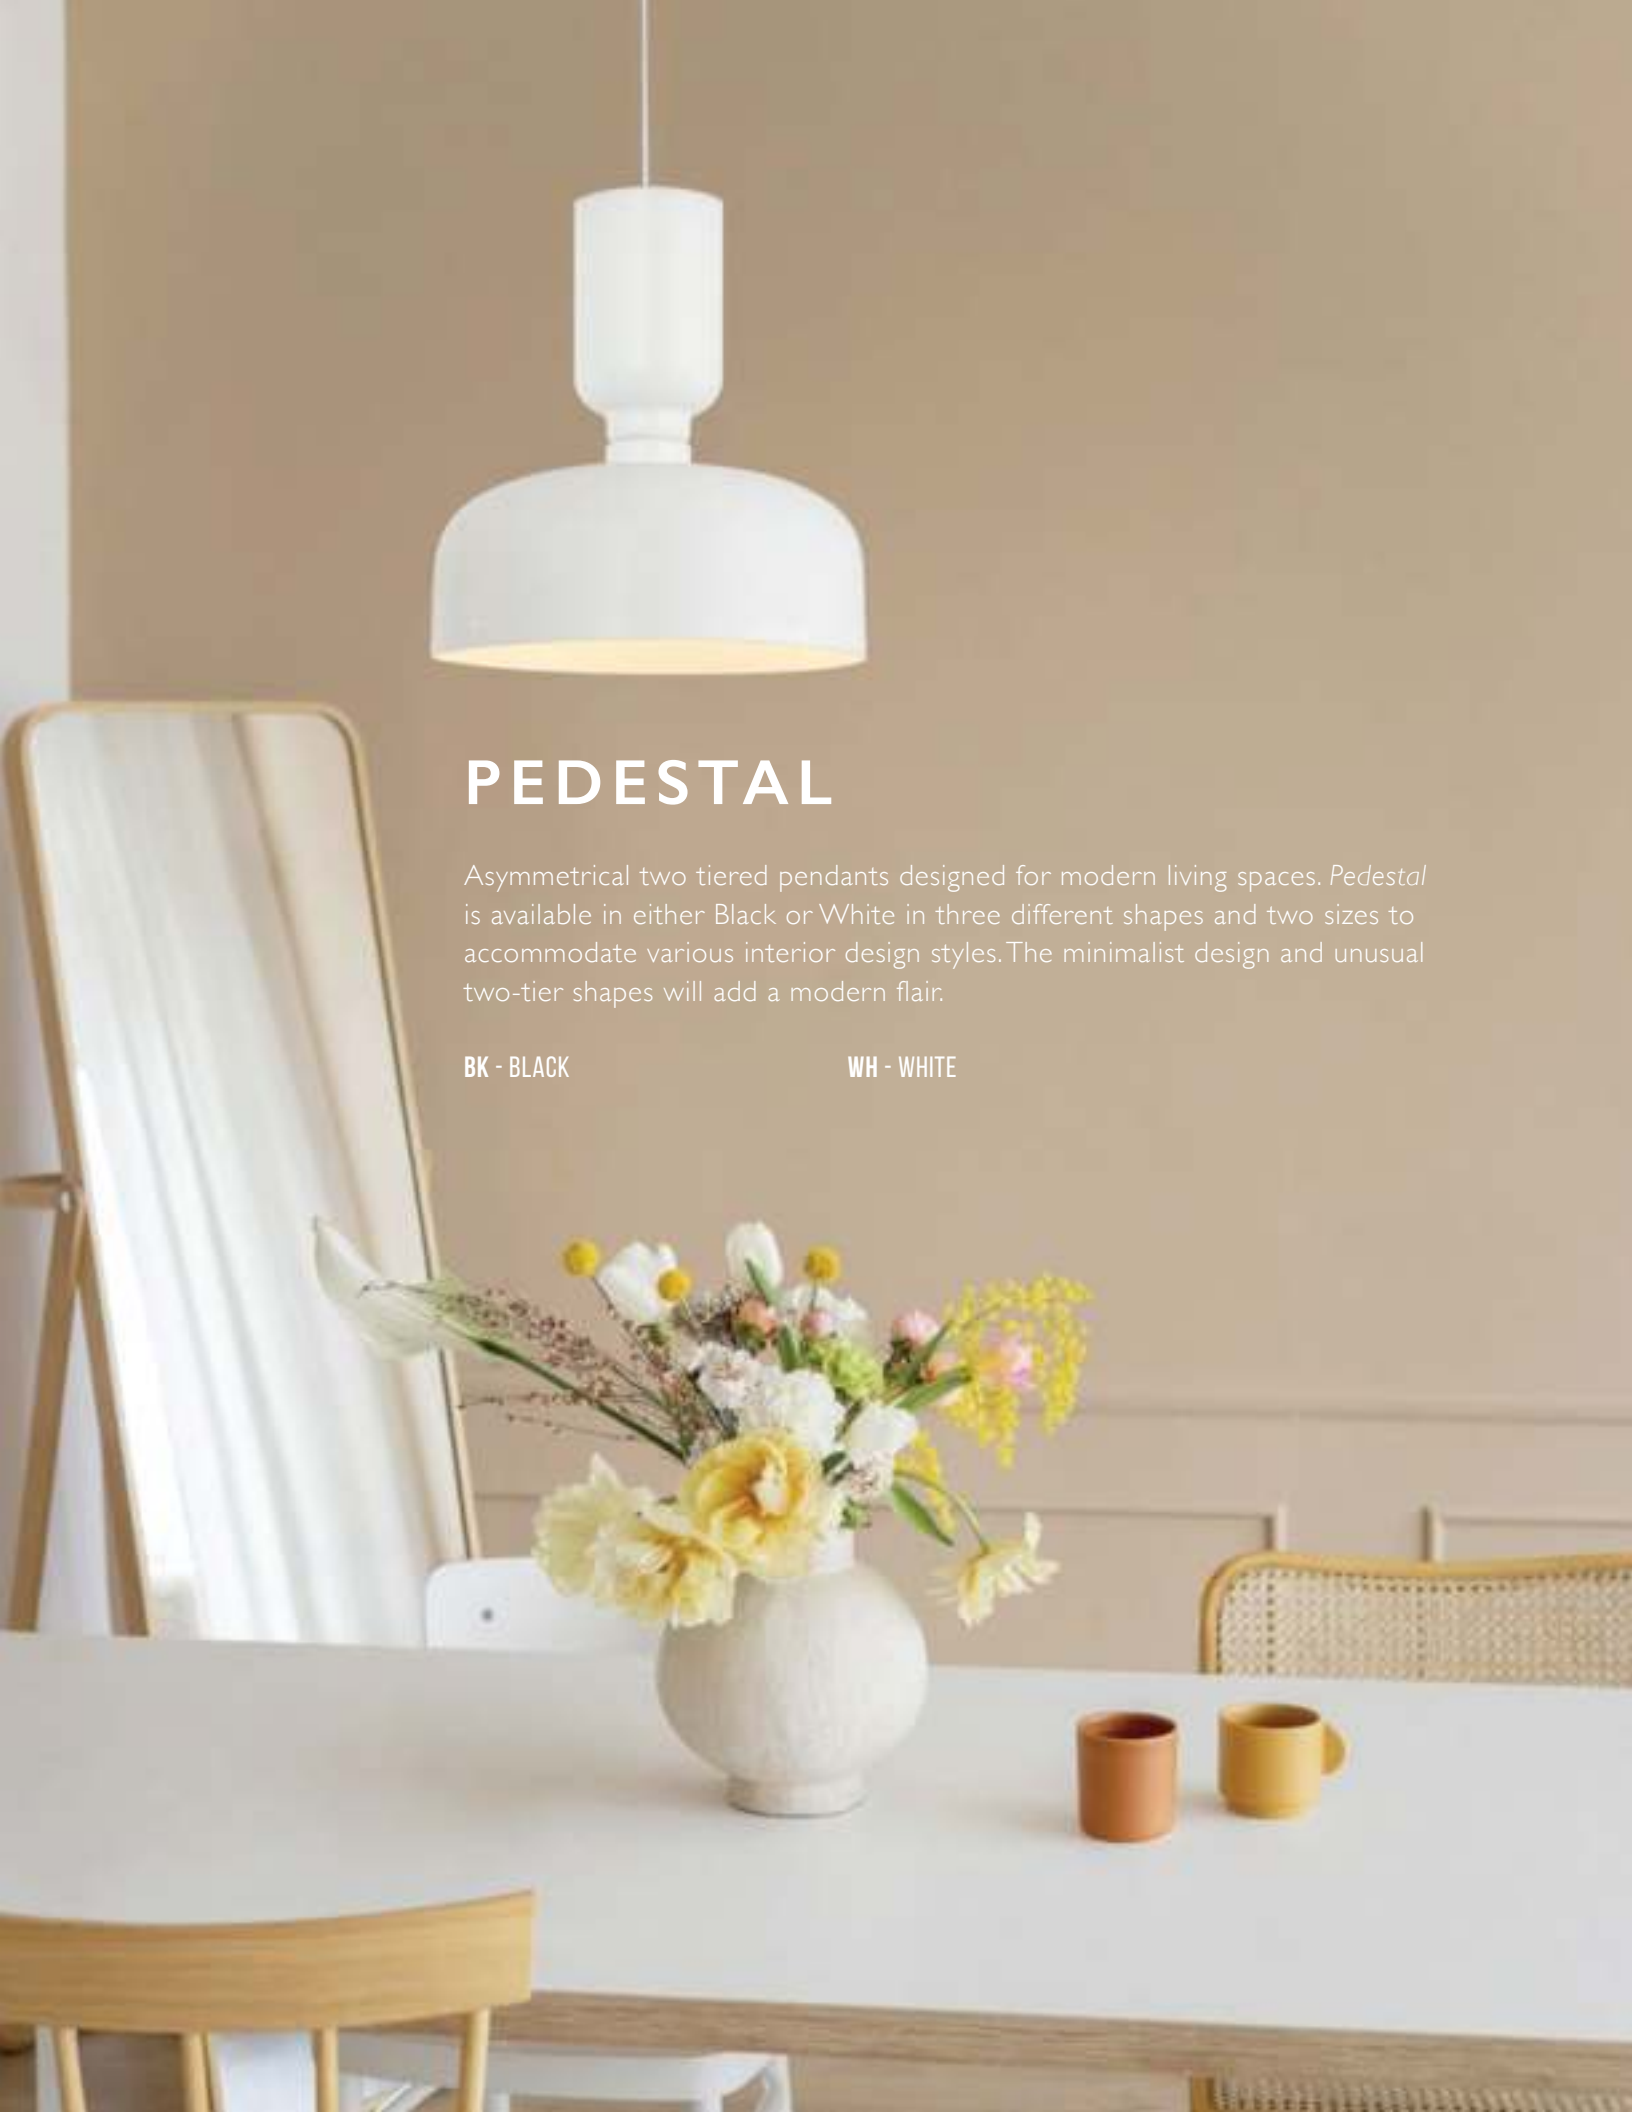

PEDESTAL

Asymmetrical two tiered pendants designed for modern living spaces. *Pedestal* is available in either Black or White in three different shapes and two sizes to accommodate various interior design styles. The minimalist design and unusual two-tier shapes will add a modern flair.

BK - BLACK

WH - WHITE

C71101BK/WH

Dimension. Ø13 3/4" x 13"H
Lamping. 1x60W Medium Base-E26 120V
Canopy. Ø4 3/4" x 3/4"H
Cord Colour. Black
Wire. 120" Max.

C71102BK/WH

Dimension. Ø13 3/4" x 14 7/8"H
Lamping. 1x60W Medium Base-E26 120V
Canopy. Ø4 3/4" x 3/4"H
Cord Colour. Black
Wire. 120" Max.

C71103BK/WH

Dimension. Ø11" x 13 3/4"H
Lamping. 1x60W Medium Base-E26 120V
Canopy. Ø4 3/4" x 3/4"H
Cord Colour. Black
Wire. 120" Max.