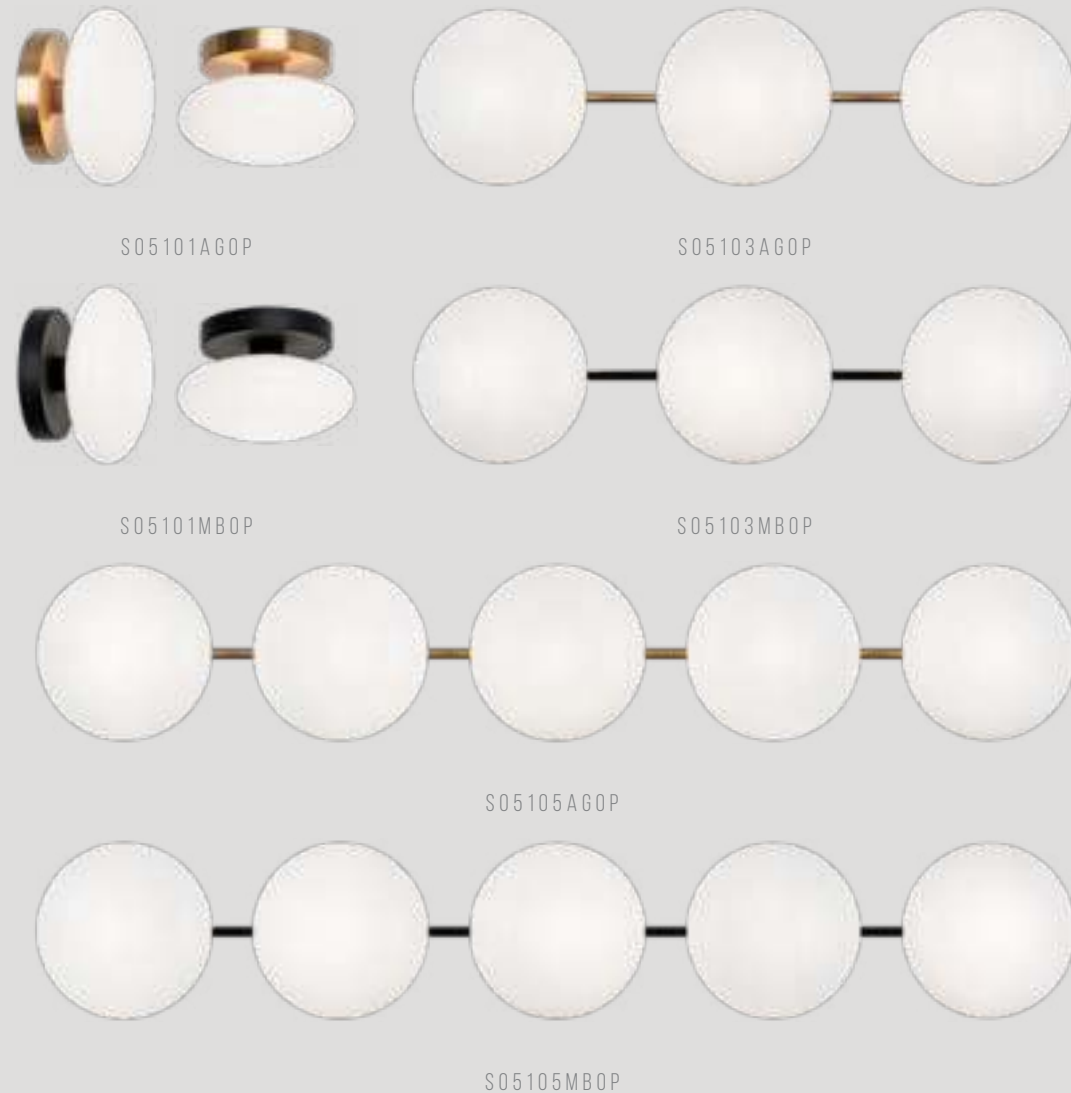

PEARLESQUE

Pearlesque vanity series offers grace, beauty and function in one light. The soft round opal shades are reminiscent of pearl buttons and will cast a warm gentle light. Available in a Aged Gold Brass or Matte Black in a one, three and five light version. The elegance will light up any room.

AG - AGED GOLD BRASS

MB - MATTE BLACK

OP - OPAL GLASS

S05101AGOP/MBOP

Dimension. $\text{Ø}6 \frac{3}{8}'' \times 4''\text{E}$
Lamping. 1x5W G9 120V
Canopy. $\text{Ø}4 \frac{3}{4}'' \times 7/8''\text{E}$
H/CTR. $3 \frac{1}{4}''$

S05103AOPG/MBOP

Dimension. $24''\text{W} \times 6 \frac{3}{8}''\text{H} \times 4''\text{E}$
Lamping. 3x5W G9 120V
Canopy. $\text{Ø}4 \frac{3}{4}'' \times 7/8''\text{E}$
H/CTR. $3 \frac{1}{4}''$

S05105AGOP/MBOP

Dimension. $37 \frac{7}{8}''\text{W} \times 6 \frac{3}{8}''\text{H} \times 4''\text{E}$
Lamping. 5x5W G9 120V
Canopy. $\text{Ø}4 \frac{3}{4}'' \times 7/8''\text{E}$
H/CTR. $3 \frac{1}{4}''$

JENSEN

One and two light versions of the *Jensen* vanity are available in Aged Gold Brass or Matte Black finish. The modern design will fit in any contemporary space.

AG - AGED GOLD BRASS

MB - MATTE BLACK

*Features a 3CCT switch to adjust the 3 selectable colour temperature