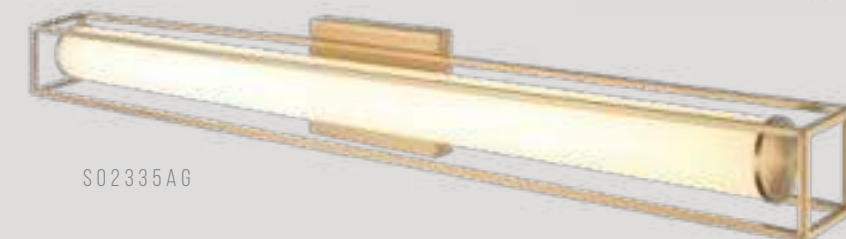

NEW SIZES

S02326AG/MB NEW

Dimension. 26"W x 4 3/8"H x 3 5/8"E
Lamping. 1x24W LED Dimmable
Lumens(total/delivered). 2400 / 1800
Colour Temp / CRI. 3000K / 90
Canopy. 4 3/8"W x 4 3/8"H x 3/4"E
H/CTR. 2 1/8" or 13"

S02320AG/MB

Dimension. 19 3/4"W x 4 3/8"H x 3 5/8"E
Lamping. 1x16W LED Dimmable
Lumens(total/delivered). 1600 / 1200
Colour Temp / CRI. 3000K / 90
Canopy. 4 3/8"W x 4 3/8"H x 3/4"E
H/CTR. 2 1/8" or 9 7/8"

S02335AG

S02335AG/MB

Dimension. 35 3/8"W x 4 3/8"H x 3 5/8"E
Lamping. 2x16W LED Dimmable
Lumens(total/delivered). 3200 / 2400
Colour Temp / CRI. 3000K / 90
Canopy. 4 3/8"W x 4 3/8"H x 3/4"E
H/CTR. 2 1/8" or 17 3/4"

FLANNIGAN

The *Flannigan* wall vanity series, available in 3 sizes. The LED cylinder tube is surrounded by a metal frame in Aged Gold Brass or Matte Black finish for a very striking polished look.

AG - AGED GOLD BRASS

MB - MATTE BLACK