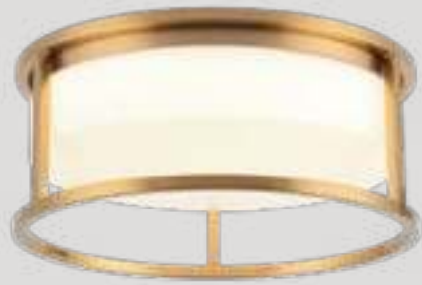

FRAMERTON

FLUSH MOUNTS

The *Framerton* is a classic white acrylic shade surrounded by a metal frame in 3 finish choices: *Aged Gold Brass*, *Chrome* or *Matte Black*. Available in a 2 light or 3 light option. This trending larger profile ceiling mount will be striking in any application.

AG - AGED GOLD BRASS

M15002AG