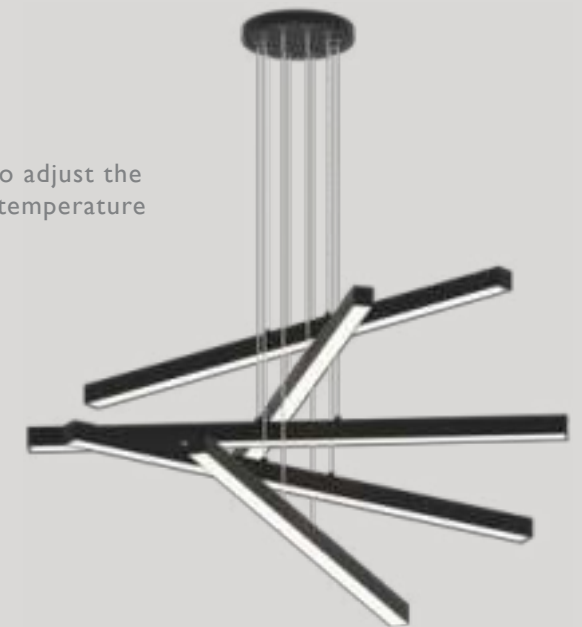

PRESLEY

Presley is a stylish LED family that fits with present day trends. It is available in a single pendant in 33" or 42" length and multiple pendant comes in a 3 light or 5 light. The vanity is available in 3 sizes: 18", 23 1/2" and 33" and is able to attach the light facing where you need it. They are available in Matte Black and Matte White finishes.

MB - MATTE BLACK

MW - MATTE WHITE

C80845MB

**ADJUSTABLE
HEIGHT**

C80843MB/MW

Dimension. 42"L x 37"W
Lamping. 6x20W LED Dimmable
Lumens(total.delivered). 12000 / 9000
Colour Temp*/CRI. 3000K, 4000K or 5000K / 90
Canopy. Ø8 3/4"x 1"H
Wire. 144" Max.

C80845MB/MW

Dimension. 42"L x 40 3/8"W
Lamping. 10x20W LED Dimmable
Lumens(total.delivered). 20000 / 15000
Colour Temp*/CRI. 3000K, 4000K or 5000K / 90
Canopy. Ø8 3/4"x 1"H
Wire. 144" Max.