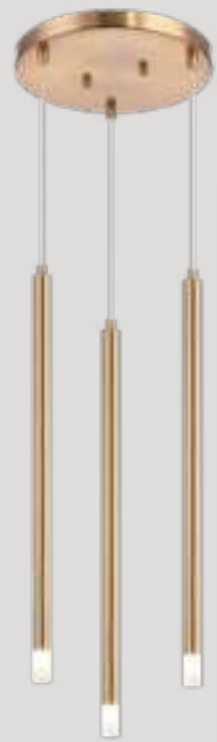

### C63101AG/MB

Dimension. Ø4 1/2" x 23 5/8" H Max.  
Lamping. 1x10W G9 120V  
Canopy. Ø4 3/8" x 3/8" H  
Cord Colour. Silver Fabric  
Wire. 144" Max.

**3 ACCESSORIES INCLUDED**

C63103AG

C63112AG

C63103MB

C63112MB