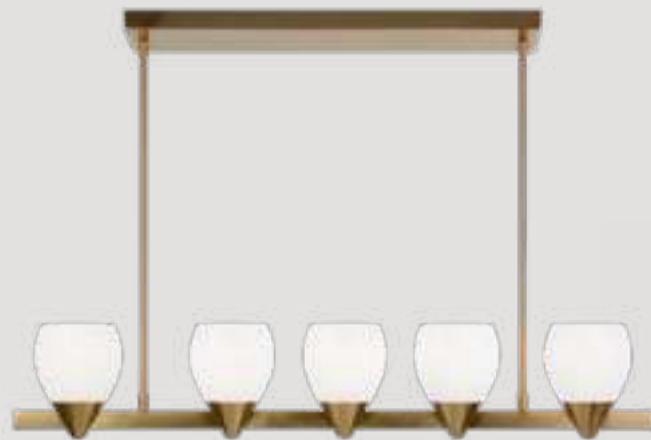

## C74003AG/BK

Dimension. 17 3/8"L x 15 3/8"W x 11 7/8"H  
 Lamping. 3x40W Candelabra Base-E12 120V  
 Canopy. Ø4 3/4" x 1"H  
 Rod / Wire. 42" (12"x3 + 6"x1) / 144" Max.

C74015AG

C74015BK