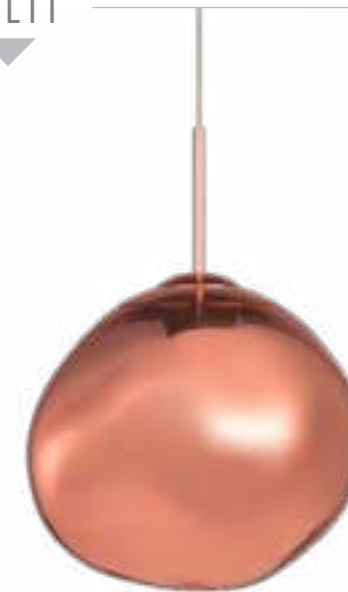

C76801CP/SM

Dimension. 12"W x 11 1/2"H
Lamping. 1x10W LED Medium Base-E26 120V
Canopy. Ø4 3/4" x 7/8"H
Cord Colour. Clear
Wire. 144" Max.

C76803CP/SM

Dimension. 16"W x 14 1/2"H
Lamping. 1x10W LED Medium Base-E26 120V
Canopy. Ø4 3/4" x 7/8"H
Cord Colour. Clear
Wire. 144" Max.