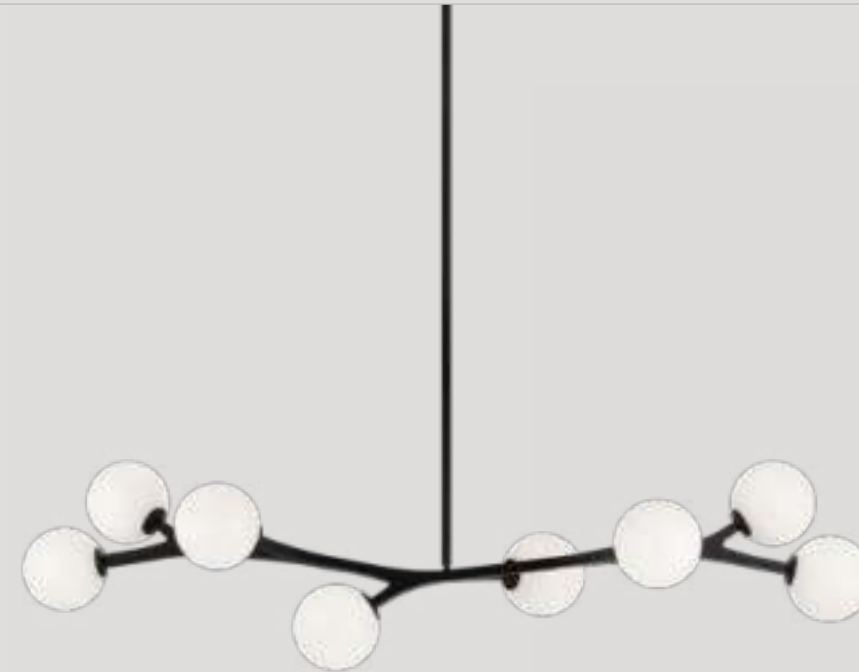

C81508BKOP