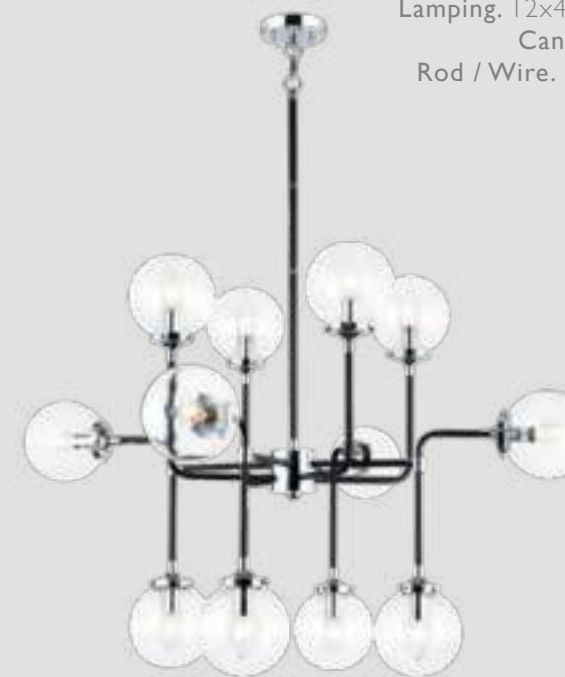

C58212
AGCL/AGOP/CHCL/CHOP

Dimension. 38"W x 27"H
Lamping. 12x40W Candelabra Base-E12 120V
Canopy. Ø4 3/4" x 7/8"H
Rod / Wire. 42" (12"x3+6"x1) / 144" Max.

C58212CHCL