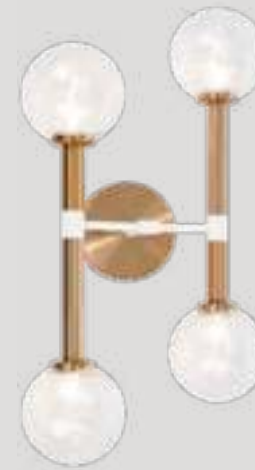

W75304AGCL