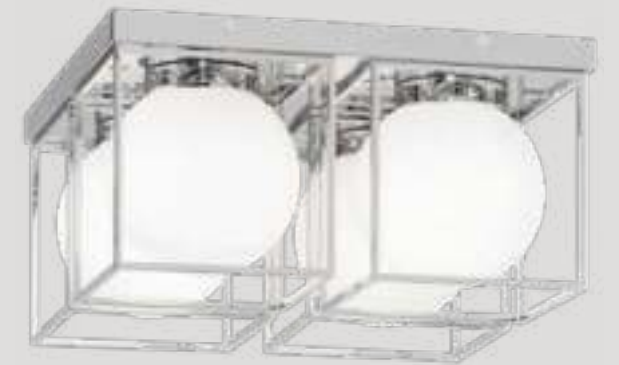

X03804CH

WALL SCONCE OPTION

X03801AG/BK/CH

Dimension. 7"L x 7"W x 7 3/4"H
Lamping. 1x60W Medium Base-E26 120V
Canopy. 7"L x 7"W x 1"H
Finish. Aged Gold Brass / Black / Chrome

X03804AG/BK/CH

Dimension. 15"L x 15"W x 7 3/4"H
Lamping. 4x60W Medium Base-E26 120V
Canopy. 15"L x 15"W x 1"H
Finish. Aged Gold Brass / Black / Chrome