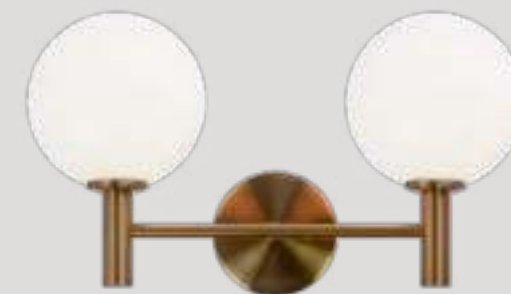

S06002AGOP