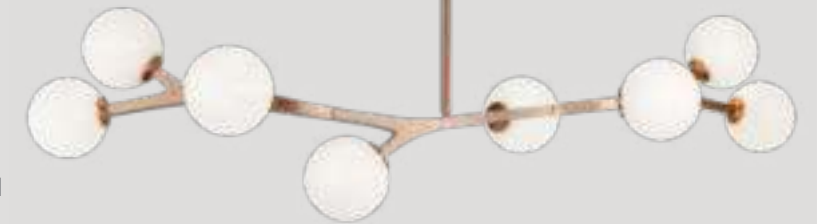

C81508AGOP

C81508AGOP/BKOP

Dimension. 54 7/8"L x 13 7/8"W x 14 7/8"H
Lamping. 8x40W Candelabra Base-E12 120V
Canopy. Ø4 3/4" x 7/8"H
Rod / Wire. 42" (12"x3+6"x1) / 144" Max.