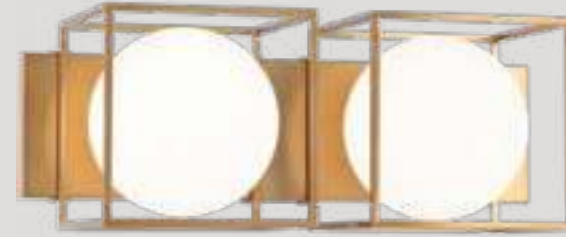

S03811AG/BK/CH

Dimension. 6 3/4"W x 13 3/4"H x 7 3/4"E
Lamping. 1x60W Medium Base-E26 120V
Finish. Aged Gold Brass / Black / Chrome
Canopy. 4 3/4"W x 13 3/4"H x 1"E
H/CTR. 6 7/8"

VIEW MORE WALL SCNCE OPTIONS ON PAGE 392

S03801AG/BK/CH

Dimension. 6 3/4"W x 13 3/4"H x 7 3/4"E
Lamping. 1x60W Medium Base-E26 120V
Finish. Aged Gold Brass / Black / Chrome
Canopy. 4 3/4"W x 13 3/4"H x 1"E
H/CTR. 6 7/8"

VIEW MORE WALL SCNCE OPTIONS ON PAGE 392

S03802AG

S03802AG/BK/CH

Dimension. 17 1/2"W x 6 3/4"H x 7 3/4"E
Lamping. 2x60W Medium Base-E26 120V
Finish. Aged Gold Brass / Black / Chrome
Canopy. 17 1/2"W x 4 3/4"H x 1"E
H/CTR. 3 3/8"

S03803AG/BK/CH

Dimension. 26 1/4"W x 6 3/4"H x 7 3/4"E
Lamping. 3x60W Medium Base-E26 120V
Finish. Aged Gold Brass / Black / Chrome
Canopy. 26 1/4"W x 4 3/4"H x 1"E
H/CTR. 3 3/8"