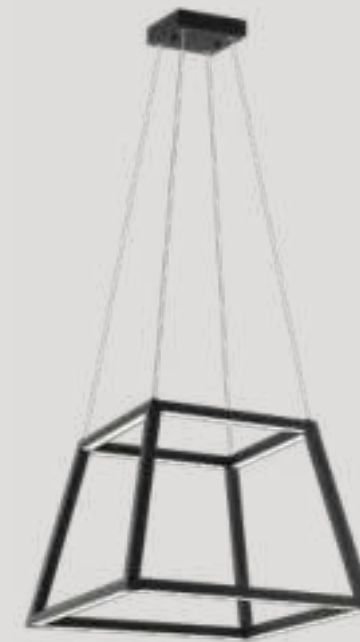

### **C49703BK/CH**

Dimension. 39 1/2"L x 6"W x 19 1/2"H

Lamping. 3x40W Medium Base-E26 120V

Canopy. Ø4 3/4" x 7/8"H

Rod / Wire. 42" (12"x3 + 6"x1) / 144" Max.

C49703BK

C81316MB

C81316MW